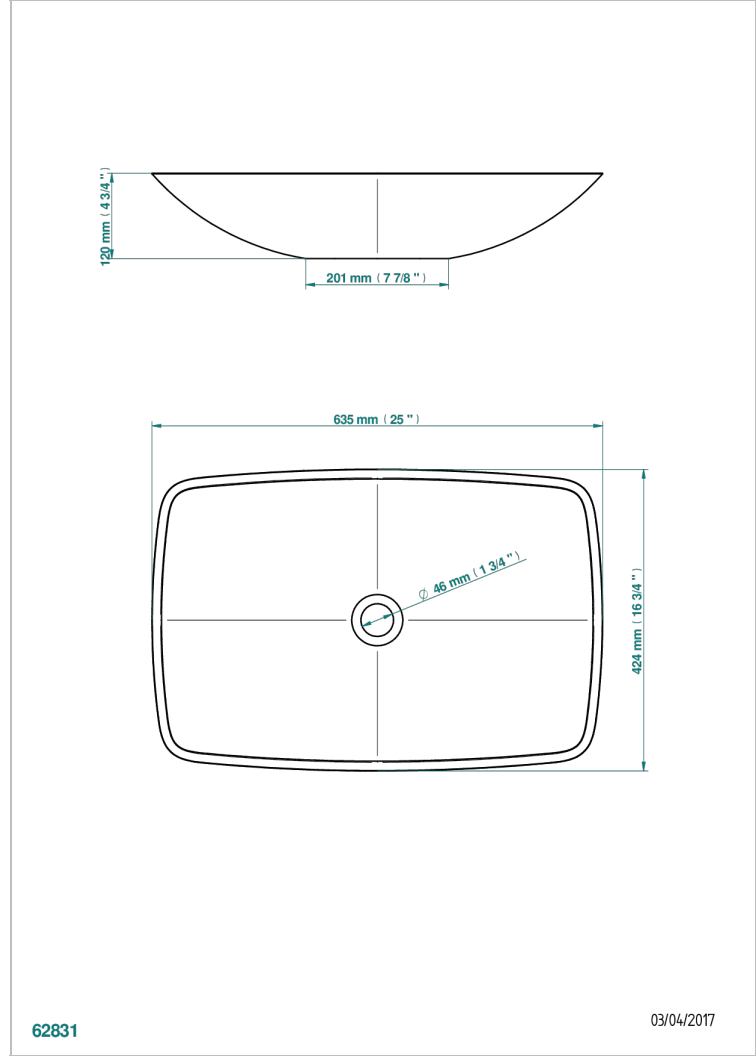

BASIN

B13-V512

Moonshine rectangular on counter basin 63,5 x 42,5 cm, delivered without waste

CHARACTERISTIC

- Basin
- Moonshine rectangular on counter basin 63,5 x 42,5 cm, delivered without waste

AVAILABLE FINITIONS