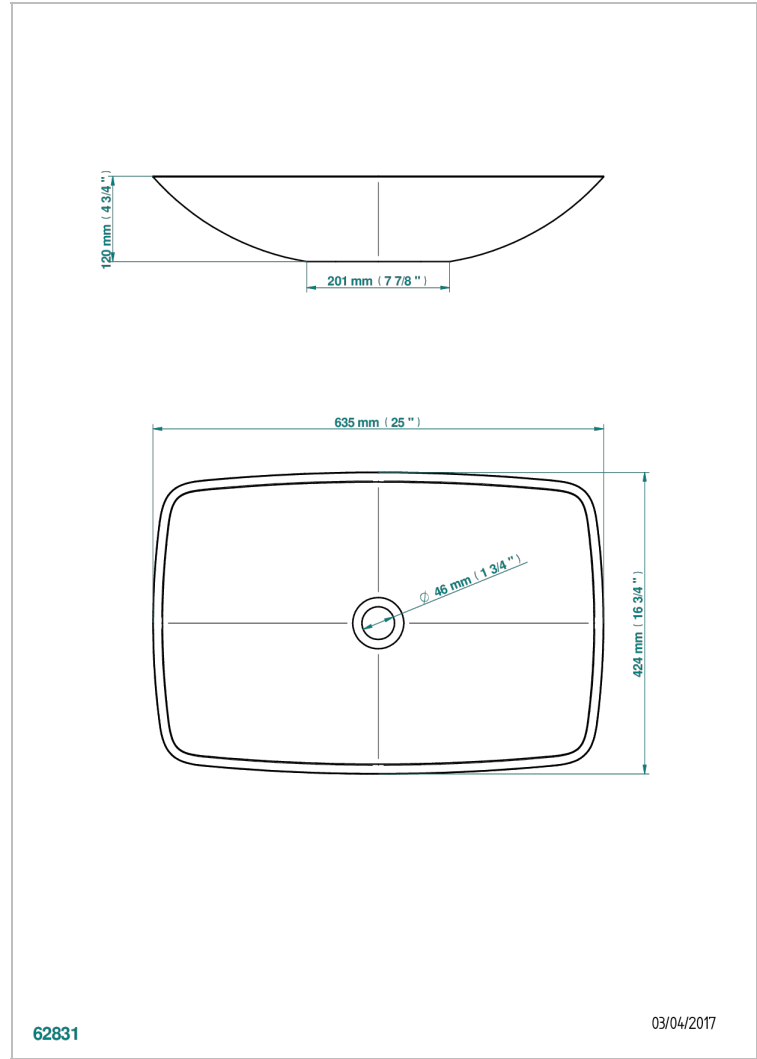

# BASIN

B13-V512

Moonshine rectangular on counter basin 63,5 x 42,5 cm, delivered without waste

62831

03/04/2017

## CHARACTERISTIC

- Basin
- Moonshine rectangular on counter basin 63,5 x 42,5 cm, delivered without waste