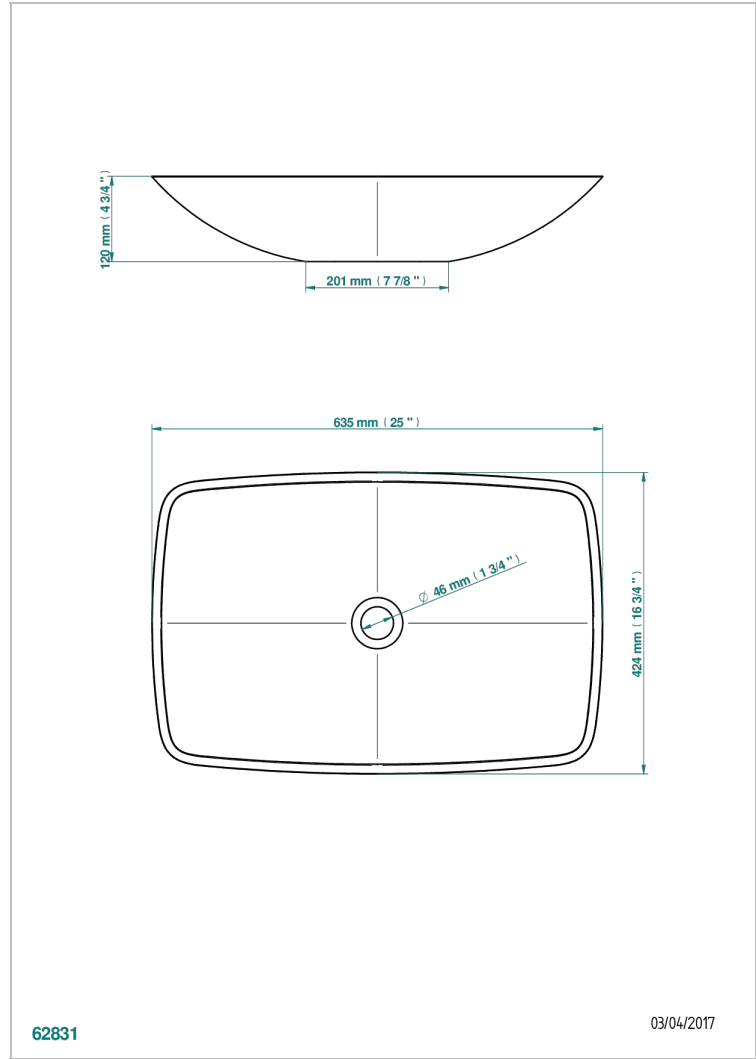

BASIN

B13-V512

Moonshine rectangular on counter basin 63,5 x 42,5 cm, delivered without waste

CHARACTERISTIC

- Basin
- Moonshine rectangular on counter basin 63,5 x 42,5 cm, delivered without waste

AVAILABLE FINITIONS