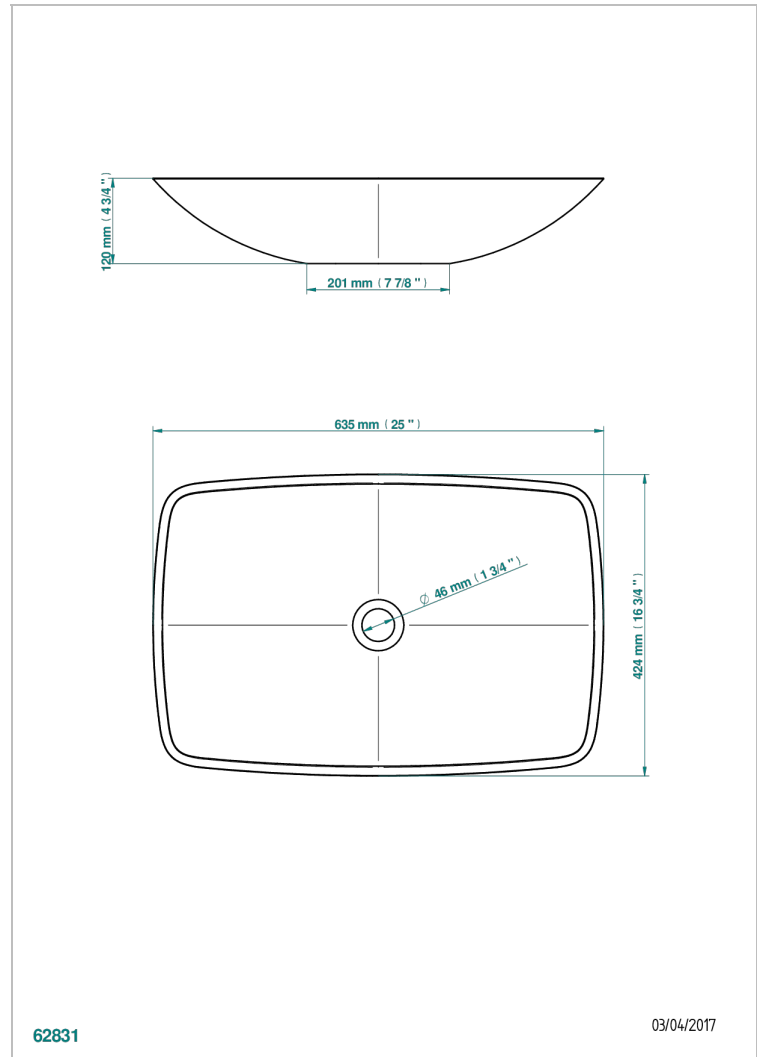

# BASIN

B13-V512

Moonshine rectangular on counter basin 63,5 x 42,5 cm, delivered without waste

## CHARACTERISTIC

- Basin
- Moonshine rectangular on counter basin 63,5 x 42,5 cm, delivered without waste