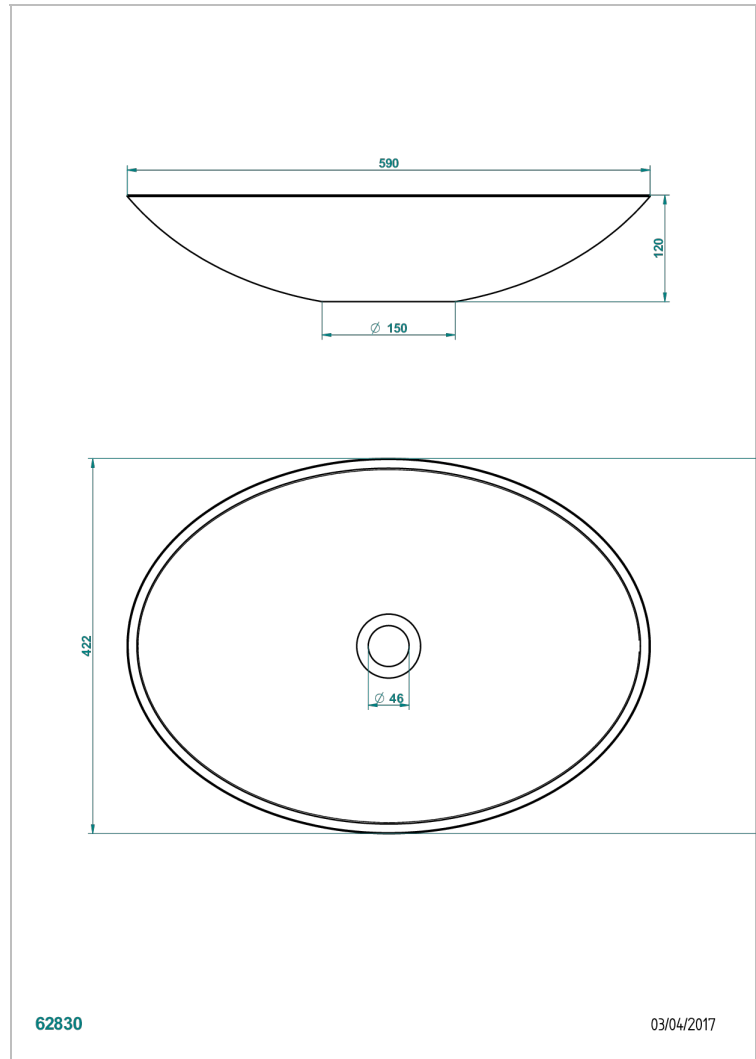

# BASIN

B13-V511

Moonshine oval on counter basin 59 x 42,5 cm, delivered without waste

62830

03/04/2017

## CHARACTERISTIC

- Basin
- Moonshine oval on counter basin 59 x 42,5 cm, delivered without waste