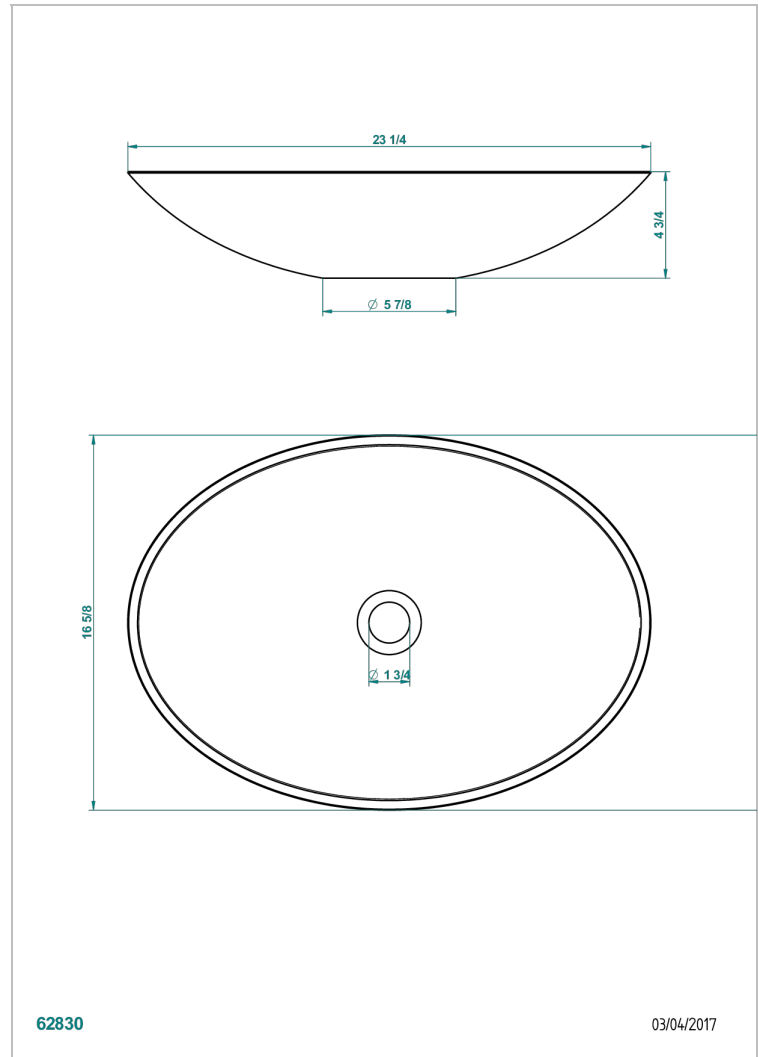

BASIN

B13-V511

Moonshine oval on counter basin 59 x 42,5 cm, delivered without waste

62830

03/04/2017

CHARACTERISTIC

- Basin
- Moonshine oval on counter basin 59 x 42,5 cm, delivered without waste

AVAILABLE FINITIONS