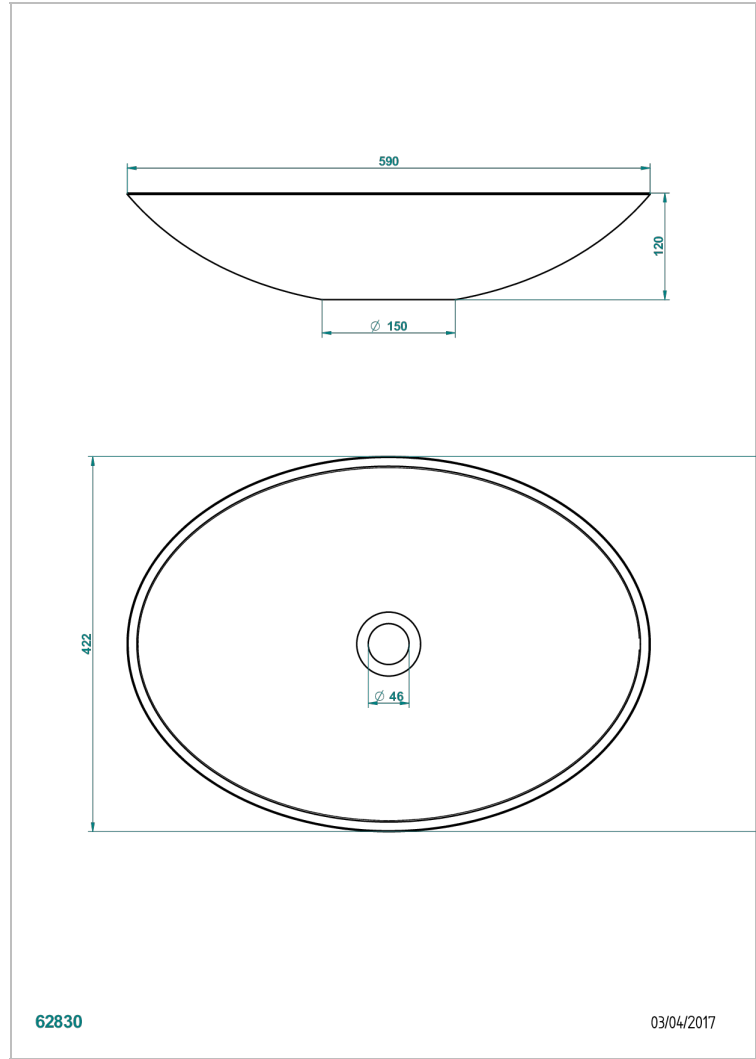

BASIN

B13-V511

Moonshine oval on counter basin 59 x 42,5 cm, delivered without waste

62830

03/04/2017

CHARACTERISTIC

- Basin
- Moonshine oval on counter basin 59 x 42,5 cm, delivered without waste

AVAILABLE FINITIONS