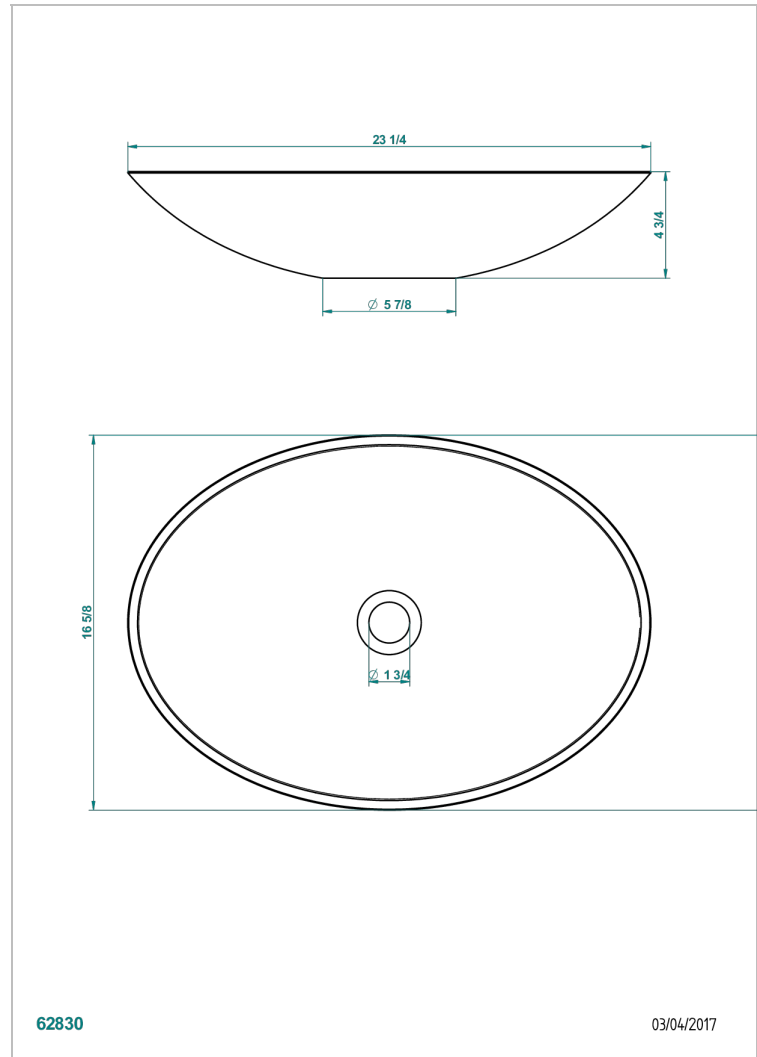

BASIN

B13-V511

Moonshine oval on counter basin 59 x 42,5 cm, delivered without waste

62830

03/04/2017

CHARACTERISTIC

- Basin
- Moonshine oval on counter basin 59 x 42,5 cm, delivered without waste

AVAILABLE FINITIONS