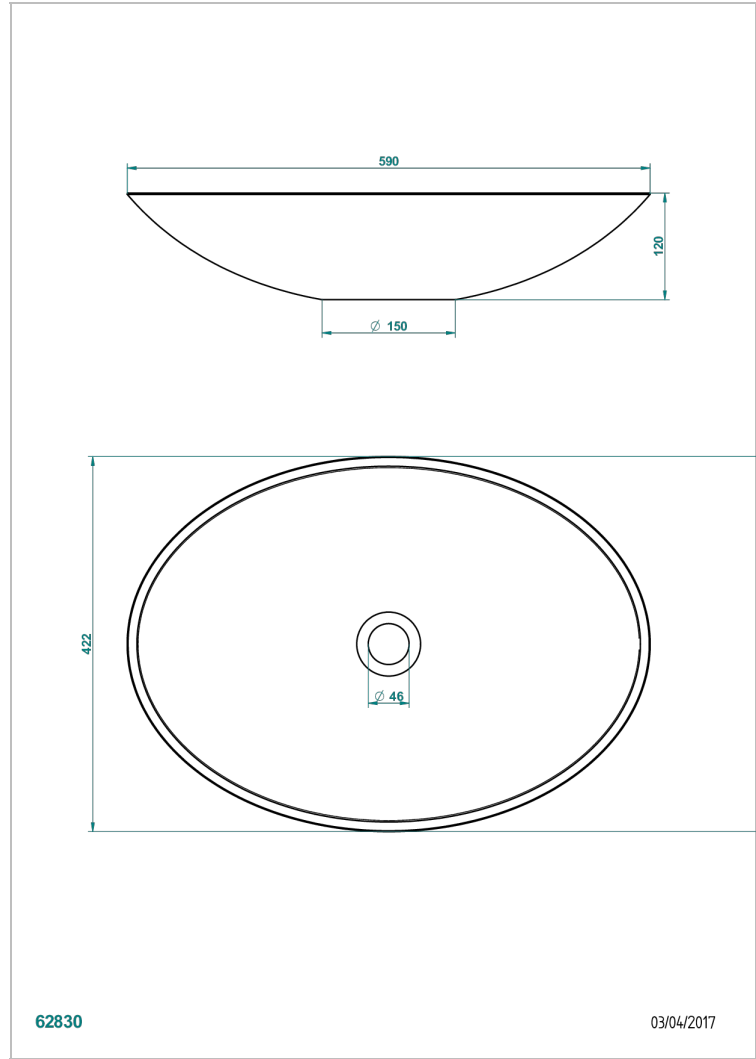

# BASIN

B13-V511

Moonshine oval on counter basin 59 x 42,5 cm, delivered without waste

## CHARACTERISTIC

- Basin
- Moonshine oval on counter basin 59 x 42,5 cm, delivered without waste