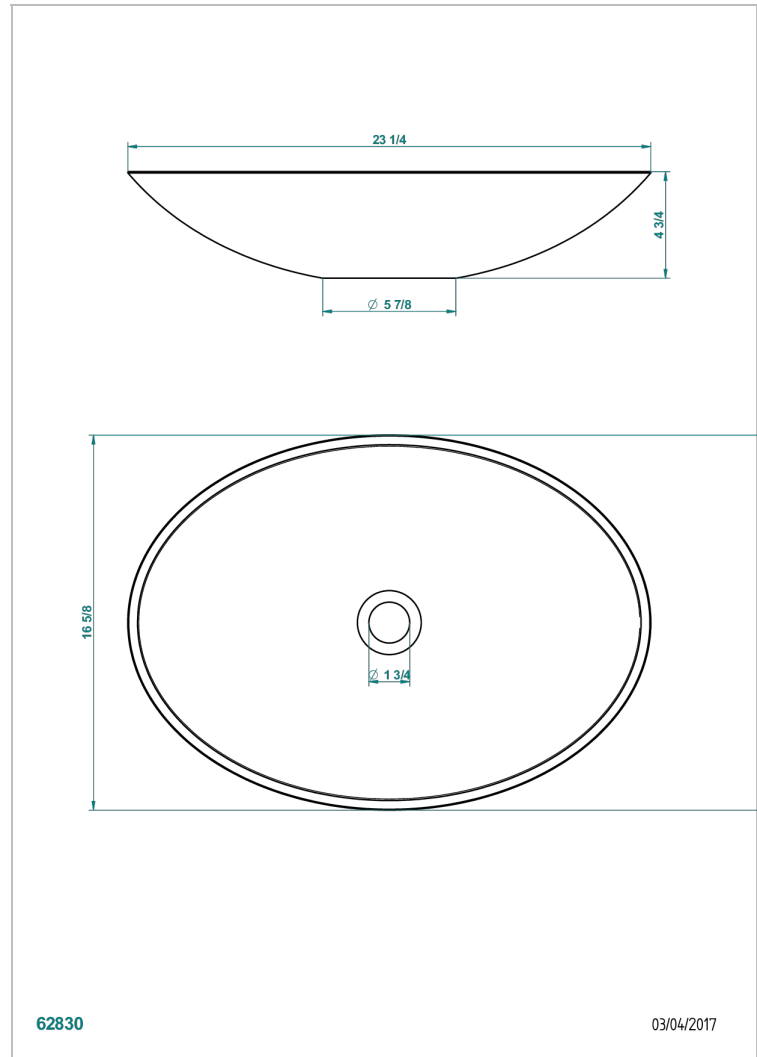

# BASIN

B13-V511

Moonshine oval on counter basin 59 x 42,5 cm, delivered without waste

## CHARACTERISTIC

- Basin
- Moonshine oval on counter basin 59 x 42,5 cm, delivered without waste