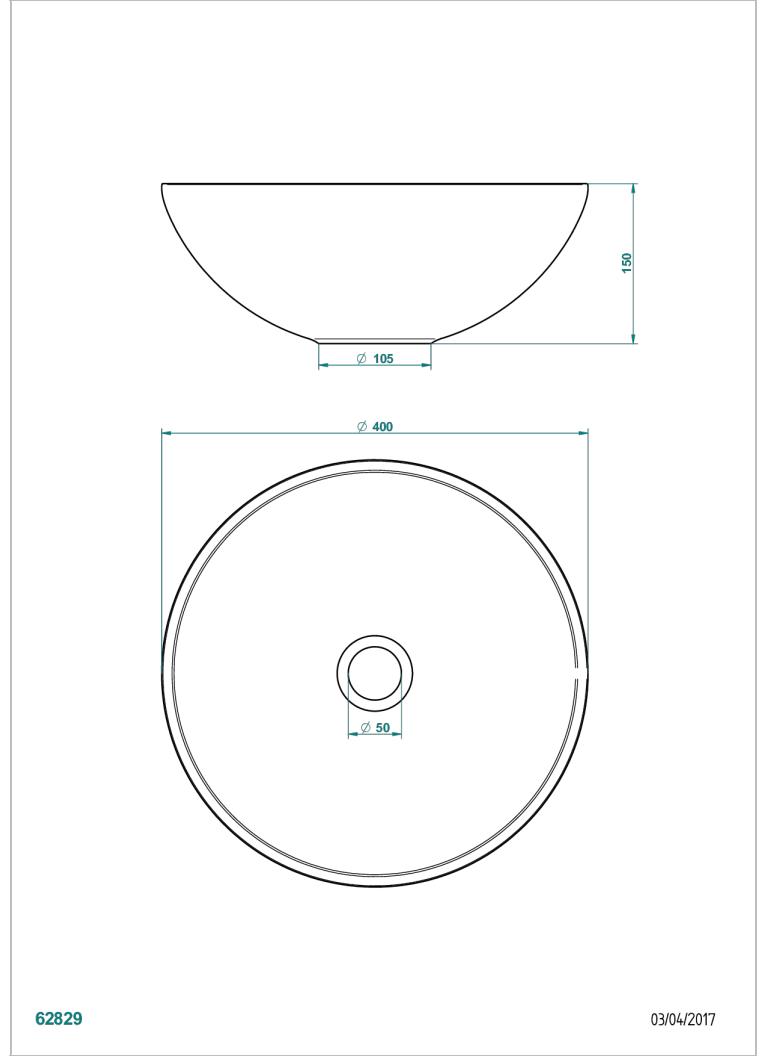

BASIN

B13-V510

Moonshine round on counter basin \varnothing 40 cm, delivered without waste

62829

03/04/2017

CHARACTERISTIC

- Basin
- Moonshine round on counter basin \varnothing 40 cm, delivered without waste