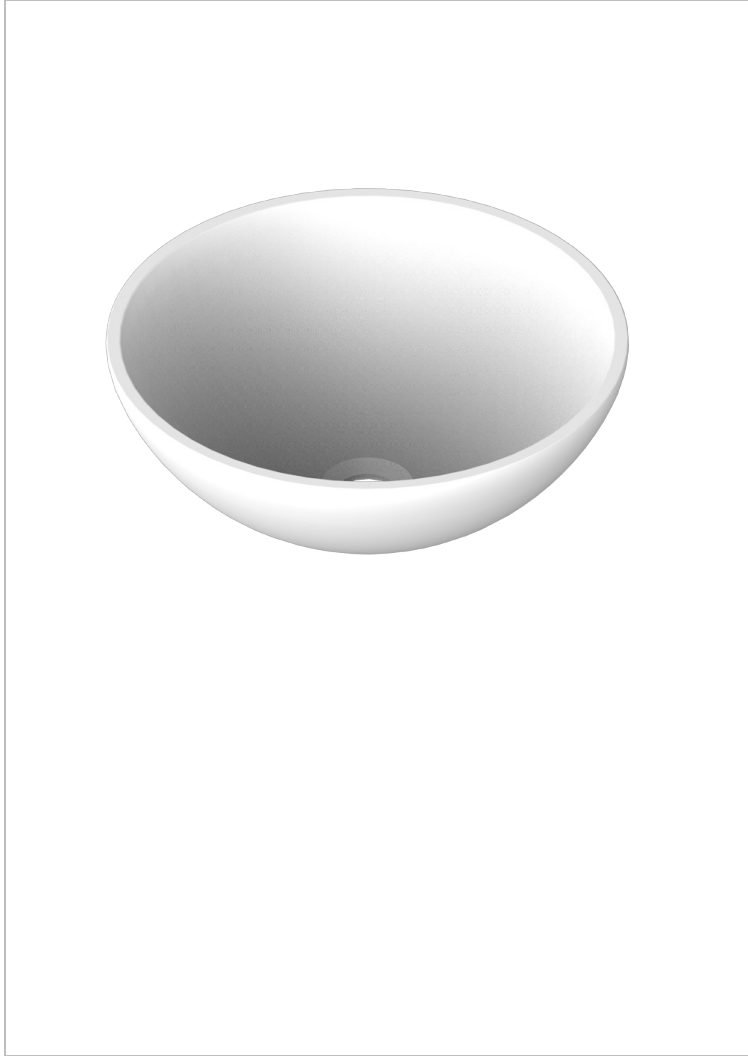

BASIN

B13-V510

Moonshine round on counter basin \varnothing 40 cm, delivered without waste

62829

03/04/2017

CHARACTERISTIC

- Basin
- Moonshine round on counter basin \varnothing 40 cm, delivered without waste

AVAILABLE FINITIONS

- Glossy white - AS1
- Matt white - AS2