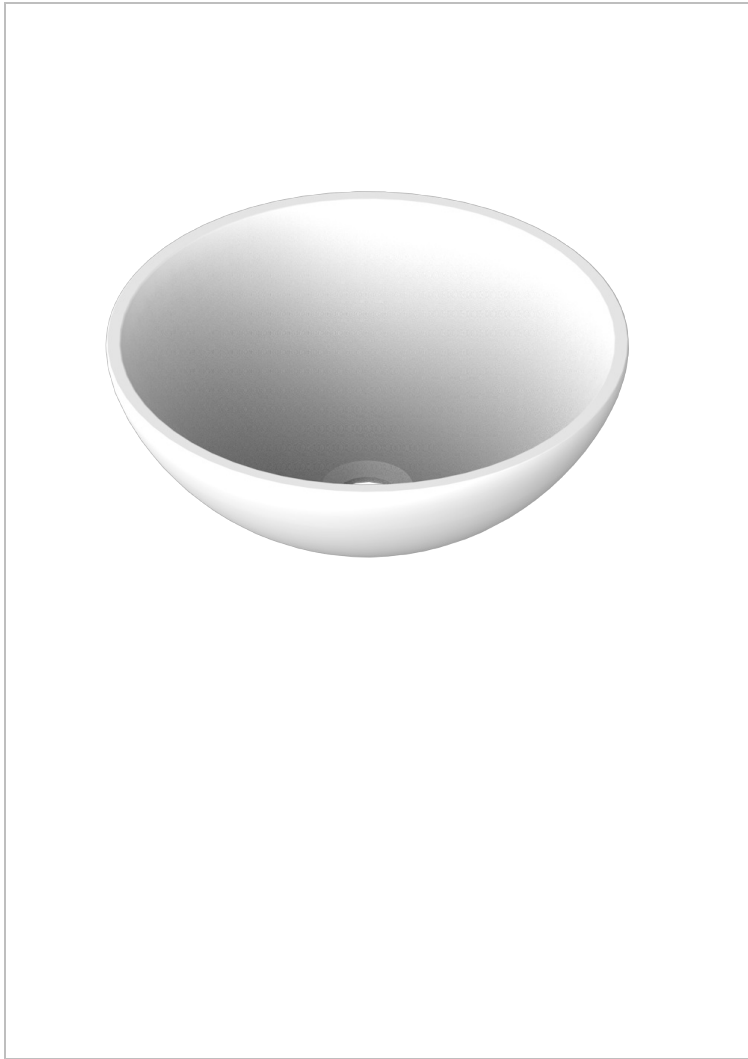

# BASIN

B13-V510

Moonshine round on counter basin  $\varnothing$  40 cm, delivered without waste

62829

03/04/2017

## CHARACTERISTIC

- Basin
- Moonshine round on counter basin  $\varnothing$  40 cm, delivered without waste

## AVAILABLE FINITIONS

- Glossy white - AS1
- Matt white - AS2