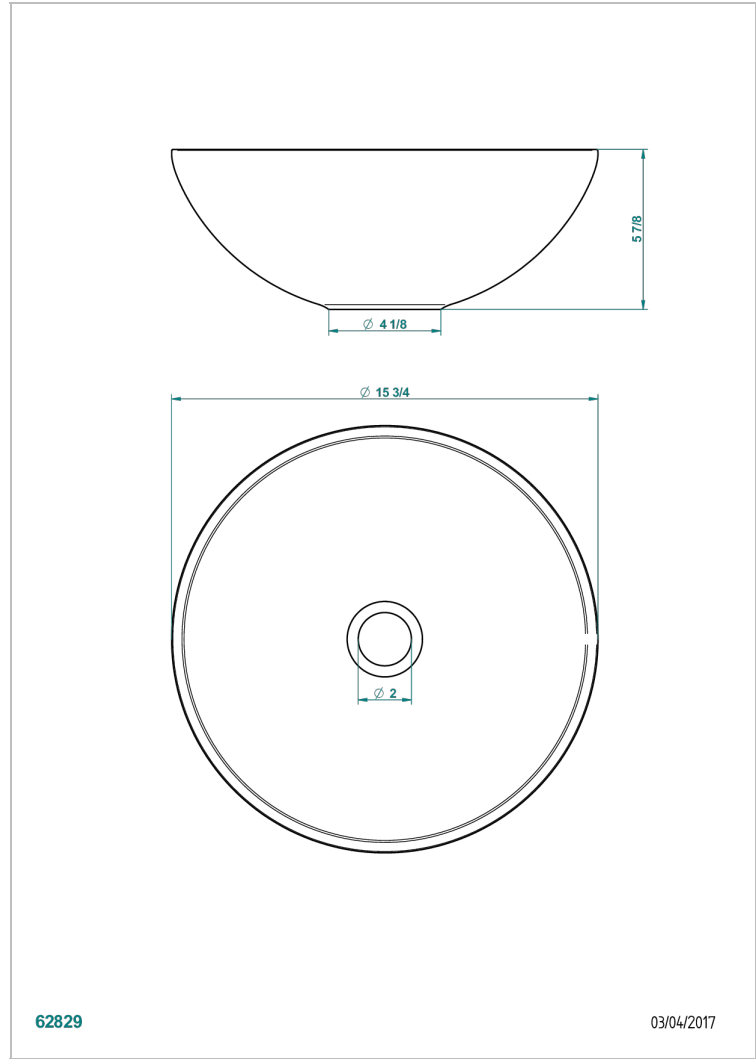

# BASIN

B13-V510

Moonshine round on counter basin  $\varnothing$  40 cm, delivered without waste

62829

03/04/2017

## CHARACTERISTIC

- Basin
- Moonshine round on counter basin  $\varnothing$  40 cm, delivered without waste