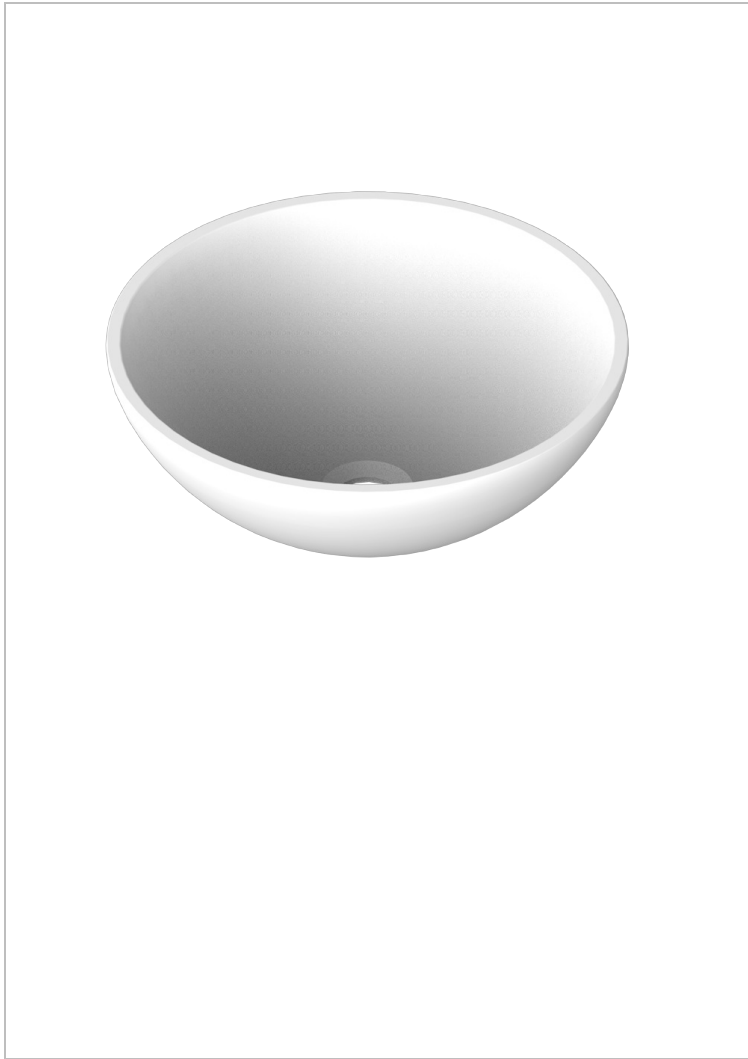

# BASIN

B13-V510

Moonshine round on counter basin  $\varnothing$  40 cm, delivered without waste

## CHARACTERISTIC

- Basin
- Moonshine round on counter basin  $\varnothing$  40 cm, delivered without waste

## AVAILABLE FINITIONS

Glossy white - AS1  
Matt white - AS2