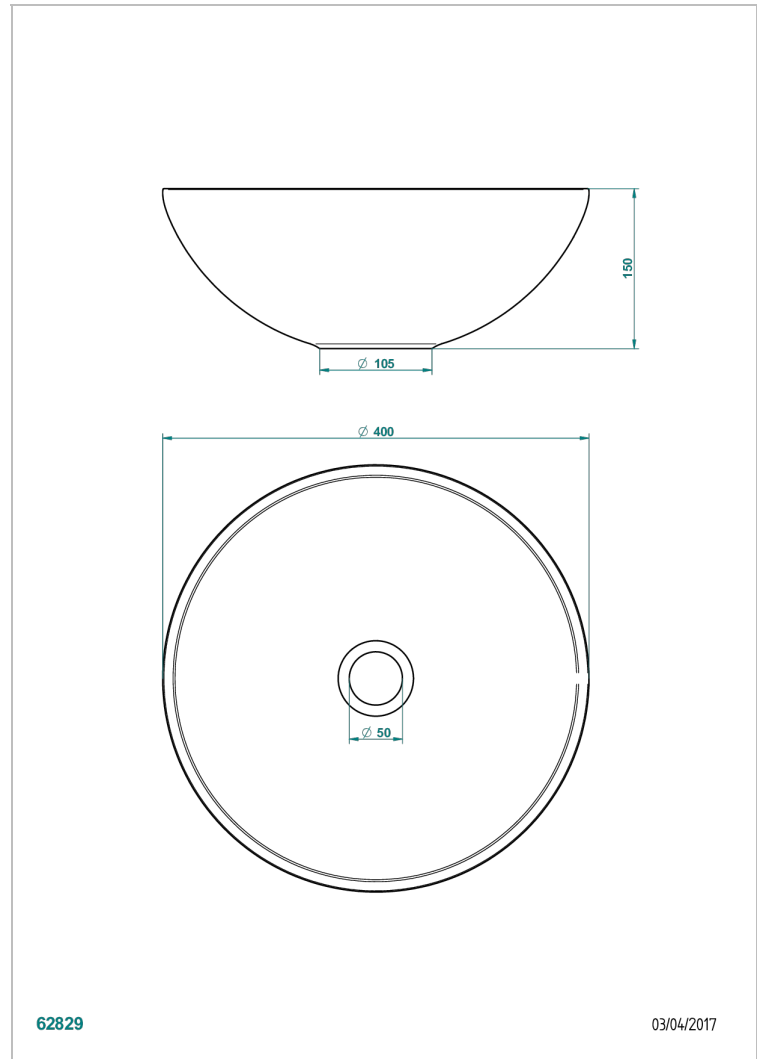

# BASIN

B13-V510

Moonshine round on counter basin  $\varnothing$  40 cm, delivered without waste

## CHARACTERISTIC

- Basin
- Moonshine round on counter basin  $\varnothing$  40 cm, delivered without waste