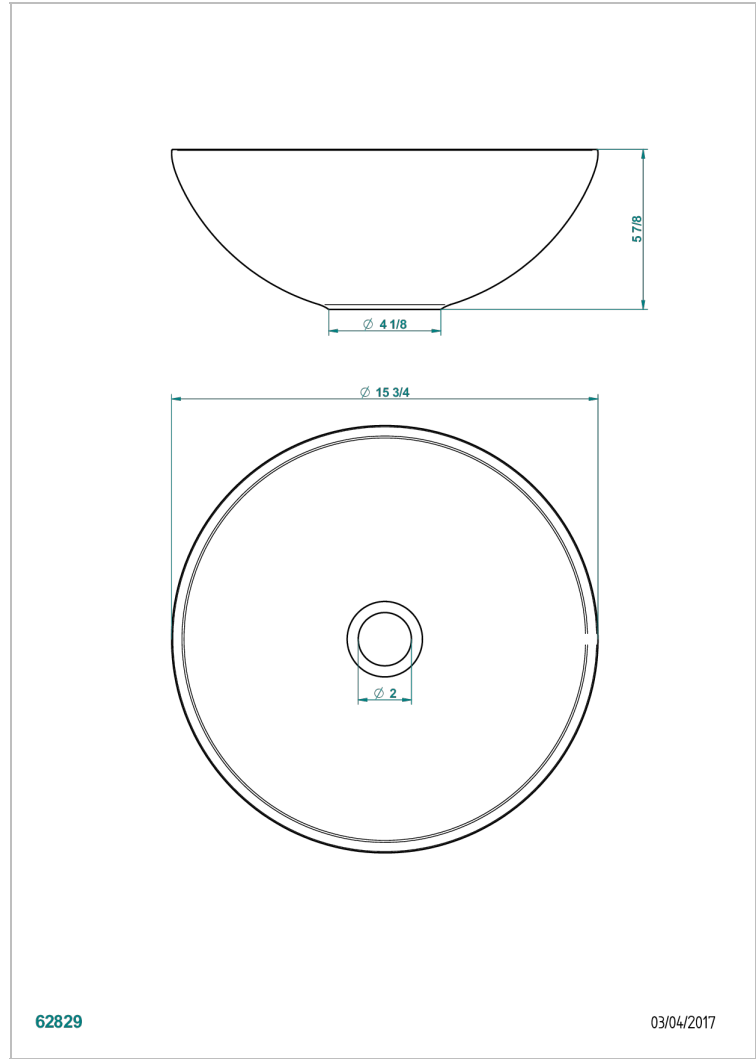

BASIN

B13-V510

Moonshine round on counter basin \varnothing 40 cm, delivered without waste

62829

03/04/2017

CHARACTERISTIC

- Basin
- Moonshine round on counter basin \varnothing 40 cm, delivered without waste