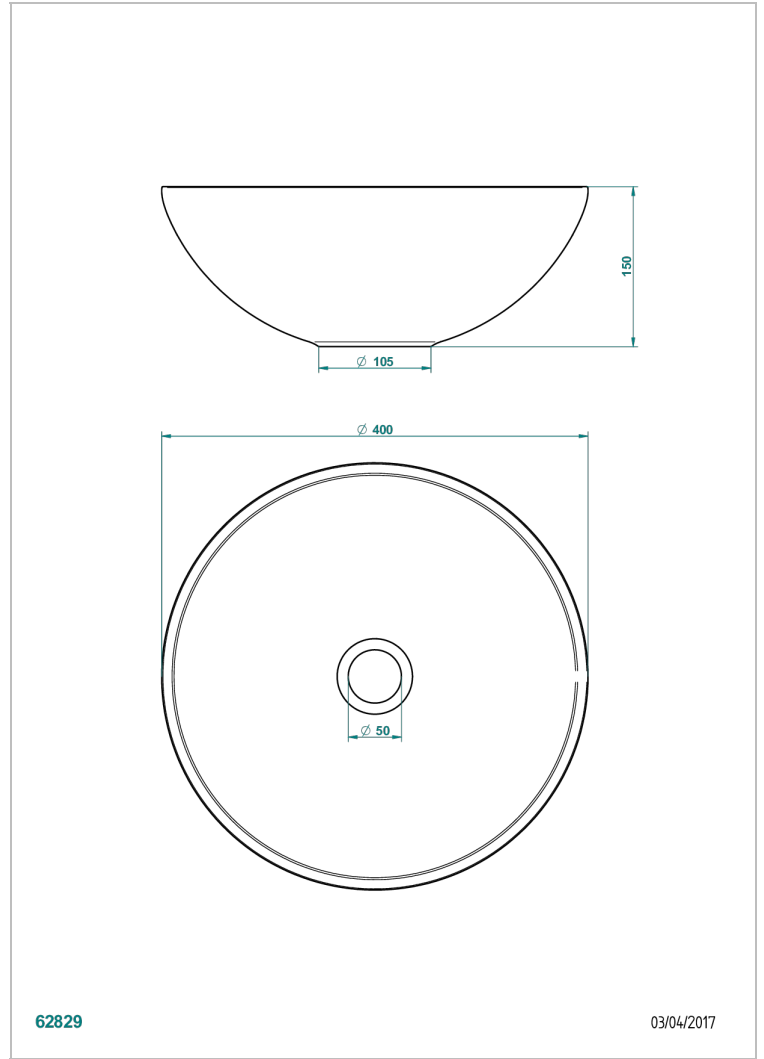

# BASIN

B13-V510

Moonshine round on counter basin  $\varnothing$  40 cm, delivered without waste

62829

03/04/2017

## CHARACTERISTIC

- Basin
- Moonshine round on counter basin  $\varnothing$  40 cm, delivered without waste