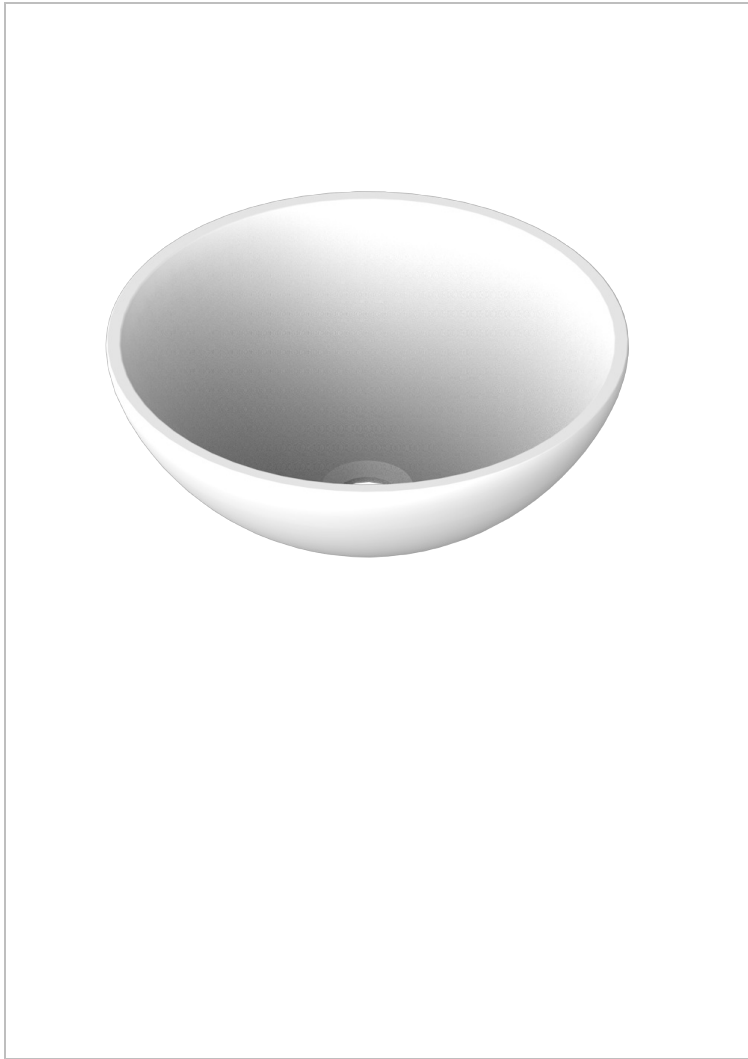

# BASIN

B13-V510

Moonshine round on counter basin  $\varnothing$  40 cm, delivered without waste

62829

03/04/2017

## CHARACTERISTIC

- Basin
- Moonshine round on counter basin  $\varnothing$  40 cm, delivered without waste

## AVAILABLE FINITIONS

Glossy white - AS1  
Matt white - AS2