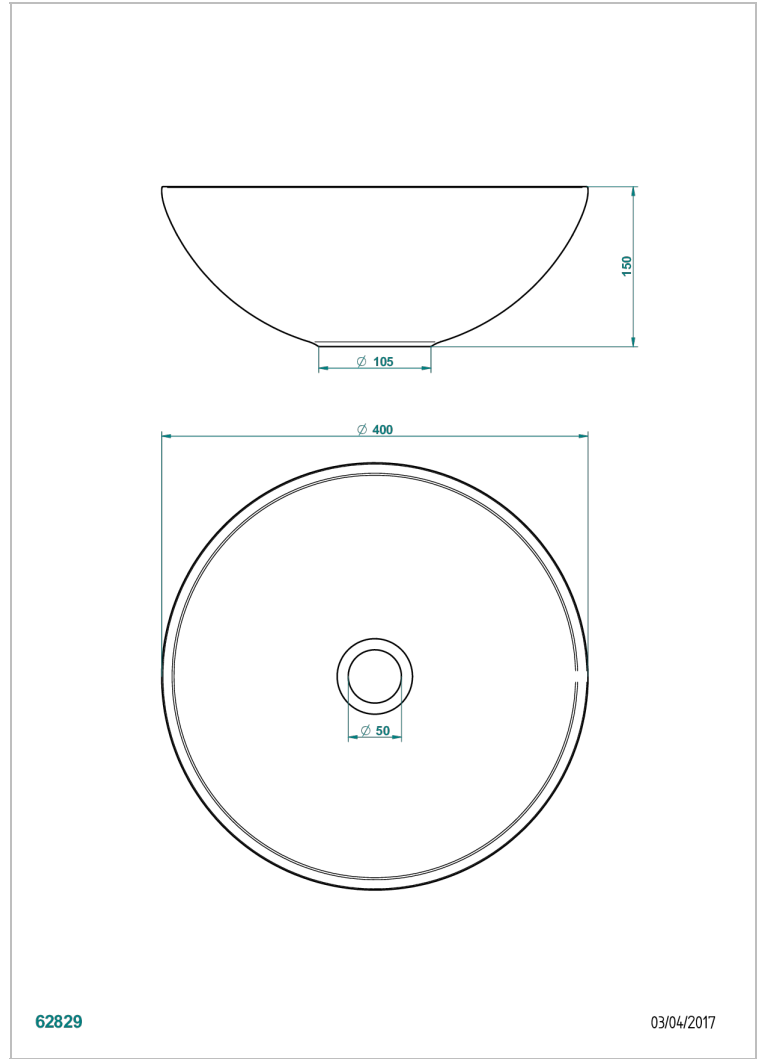

BASIN

B13-V510

Moonshine round on counter basin \varnothing 40 cm, delivered without waste

62829

03/04/2017

CHARACTERISTIC

- Basin
- Moonshine round on counter basin \varnothing 40 cm, delivered without waste