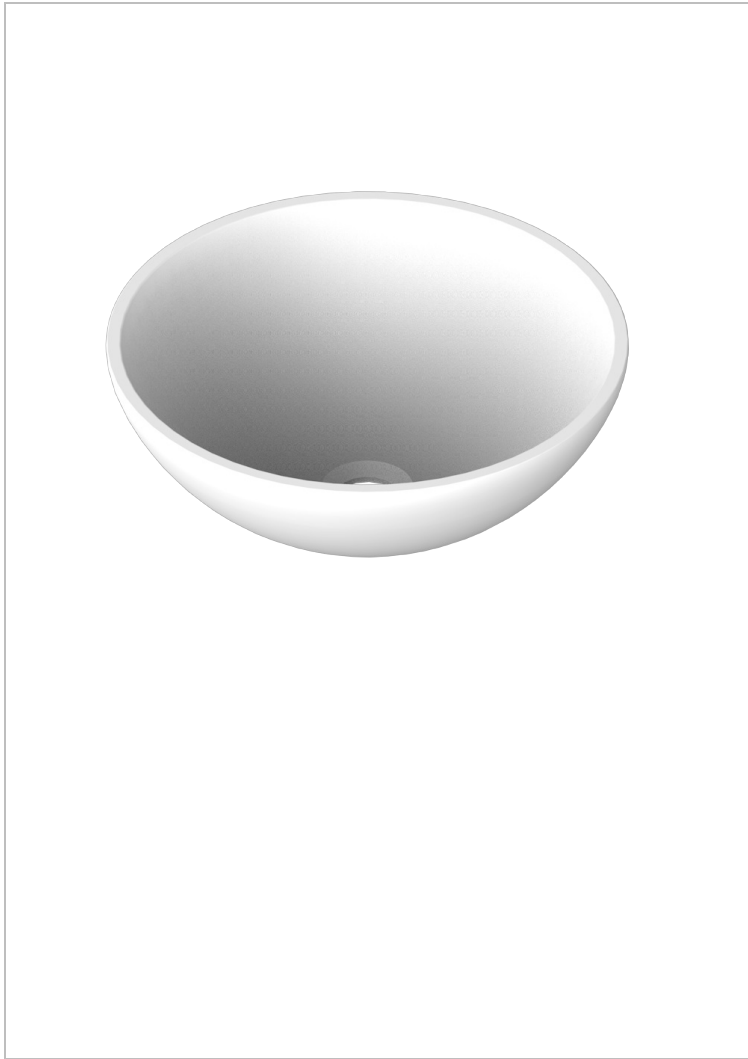

BASIN

B13-V510

Moonshine round on counter basin \varnothing 40 cm, delivered without waste

62829

03/04/2017

CHARACTERISTIC

- Basin
- Moonshine round on counter basin \varnothing 40 cm, delivered without waste

AVAILABLE FINITIONS

Glossy white - AS1
Matt white - AS2