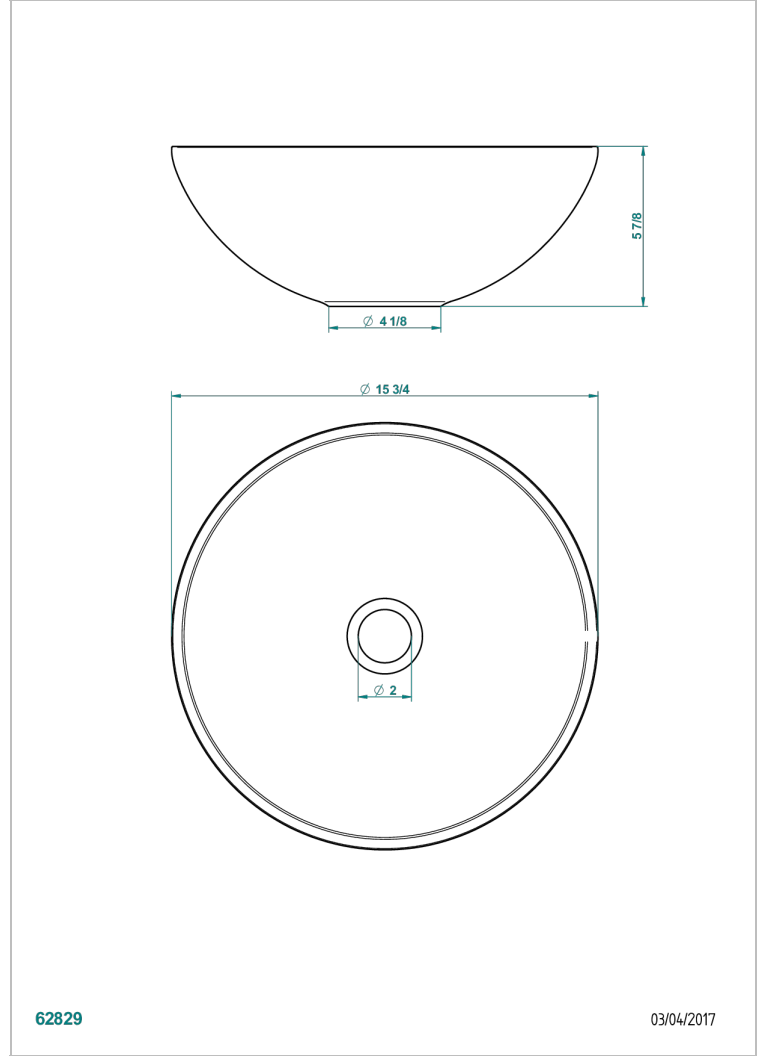

BASIN

B13-V510

Moonshine round on counter basin \varnothing 40 cm, delivered without waste

62829

03/04/2017

CHARACTERISTIC

- Basin
- Moonshine round on counter basin \varnothing 40 cm, delivered without waste