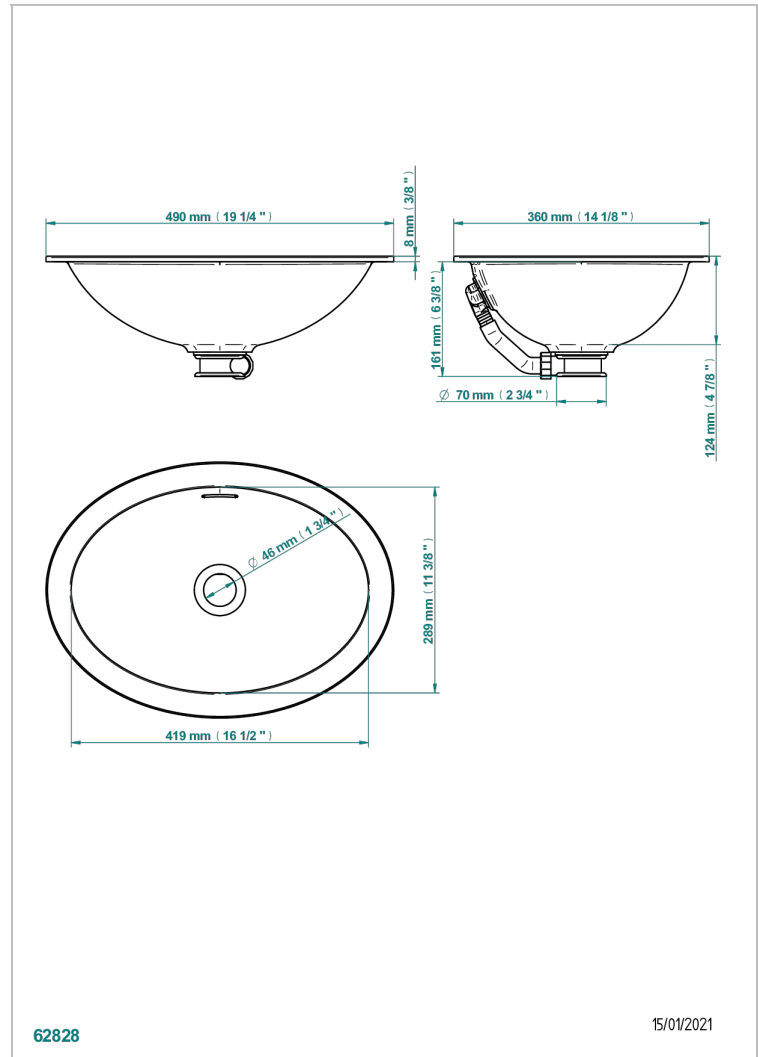

# BASIN

B13-V542

Carla oval under counter basin without drain 19 X 14 x 4.7'

## CHARACTERISTIC

- Basin
- Carla oval under counter basin without drain 19 X 14 x 4.7'