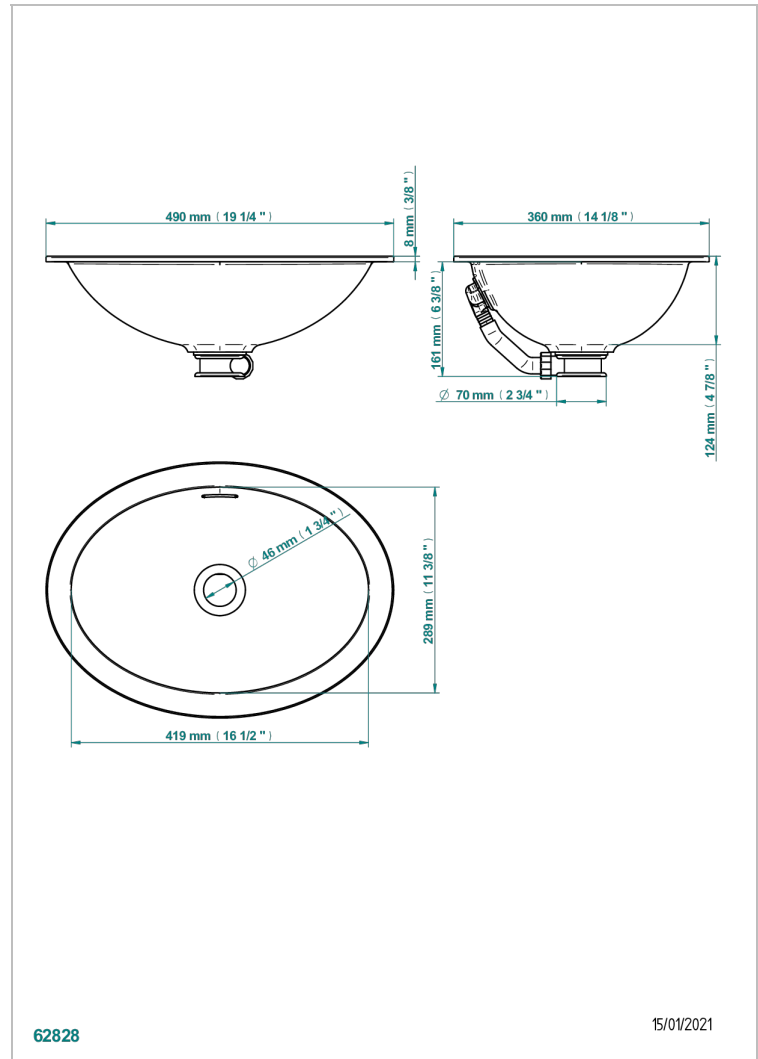

# BASIN

B13-V542

Carla oval under counter basin 49 x 36 x 12 cm, delivered without waste

## CHARACTERISTIC

- Basin
- Carla oval under counter basin 49 x 36 x 12 cm, delivered without waste