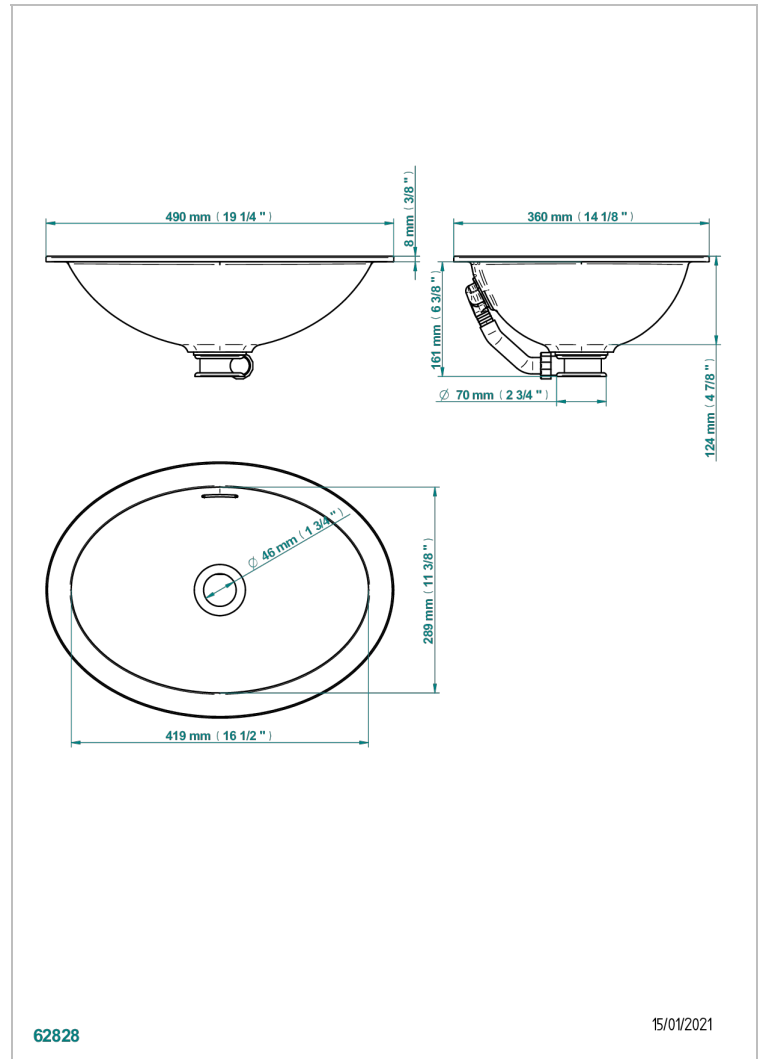

BASIN

B13-V542

Carla oval under counter basin 49 x 36 x 12 cm, delivered without waste

CHARACTERISTIC

- Basin
- Carla oval under counter basin 49 x 36 x 12 cm, delivered without waste

AVAILABLE FINITIONS

Glossy white - AS1
Matt white - AS2