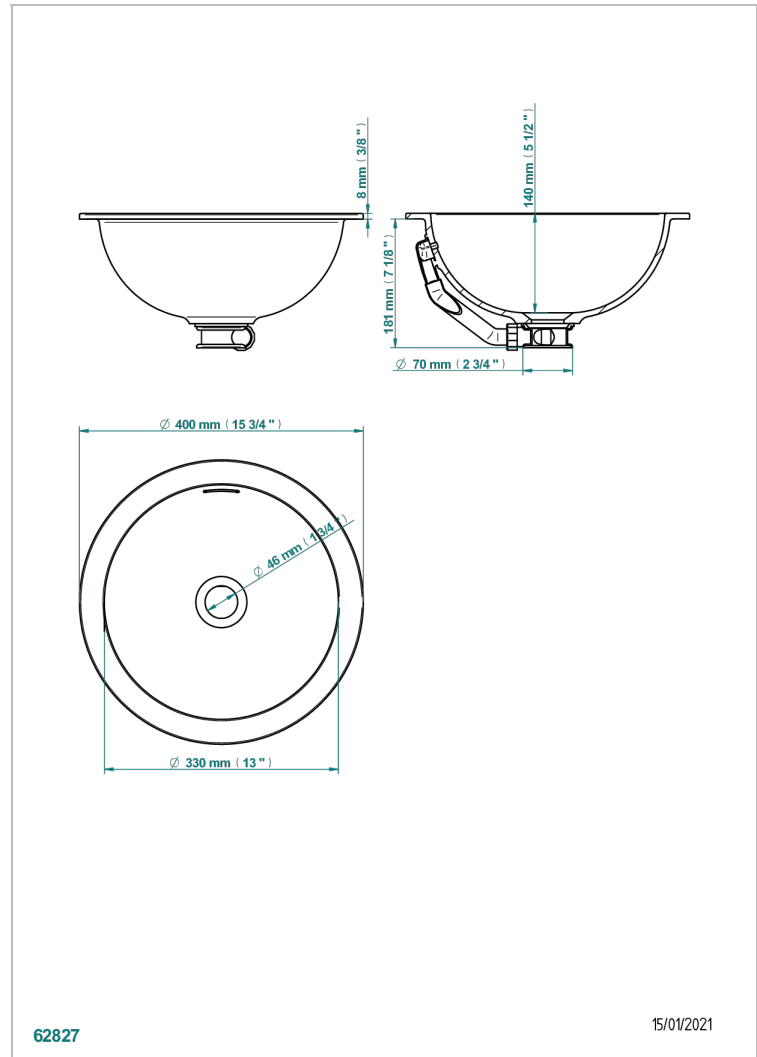

BASIN

B13-V541

Carla round under counter basin Ø 40 cm, delivered without waste

CHARACTERISTIC

- Basin
- Carla round under counter basin Ø 40 cm, delivered without waste

AVAILABLE FINITIONS

Glossy white - AS1
Matt white - AS2