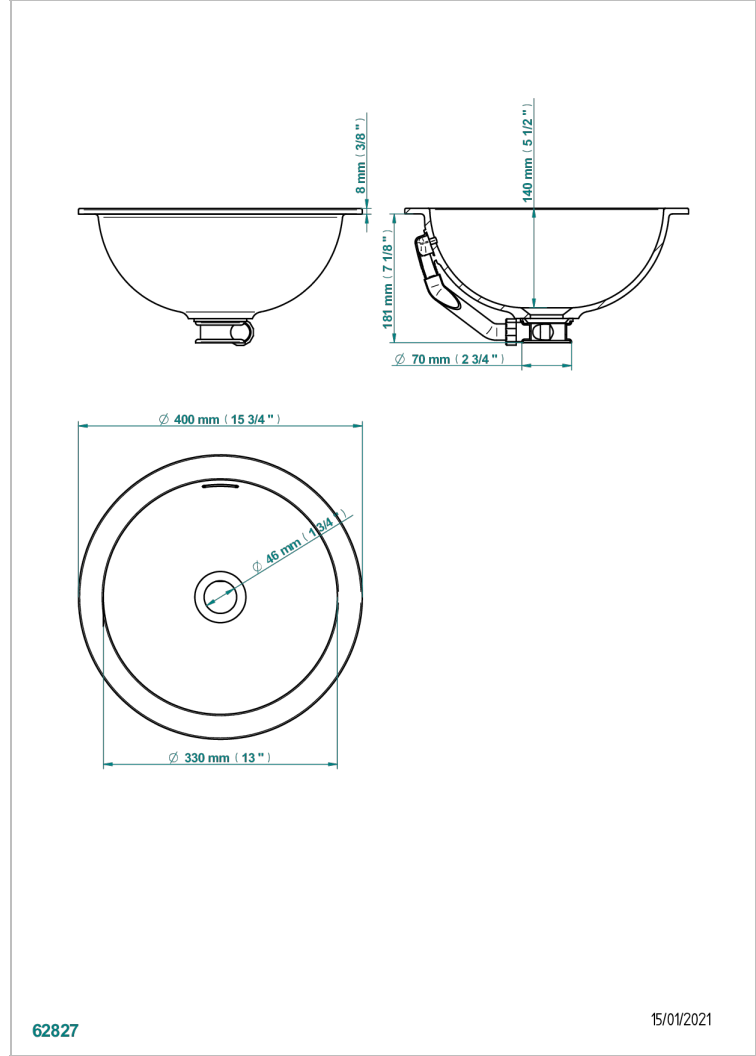

BASIN

B13-V541

Carla round under counter basin Ø 40 cm, delivered without waste

CHARACTERISTIC

- Basin
- Carla round under counter basin Ø 40 cm, delivered without waste

AVAILABLE FINITIONS

- Glossy white - AS1
- Matt white - AS2