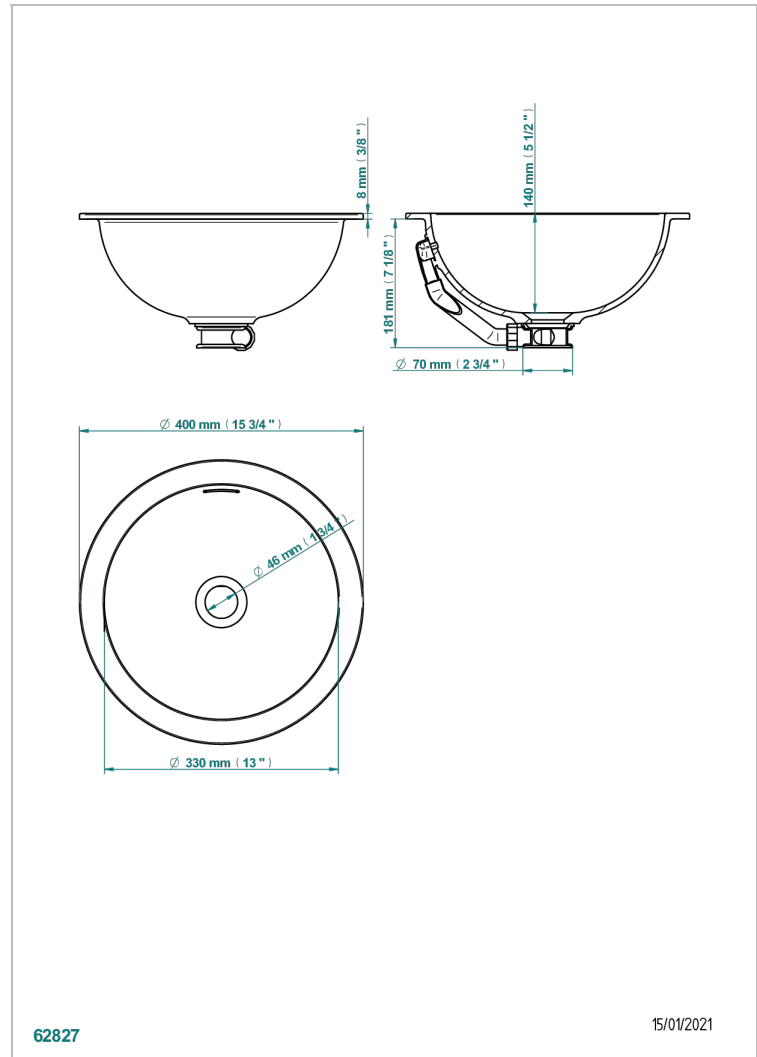

# BASIN

B13-V541

Carla round under counter basin Ø 40 cm, delivered without waste

## CHARACTERISTIC

- Basin
- Carla round under counter basin Ø 40 cm, delivered without waste