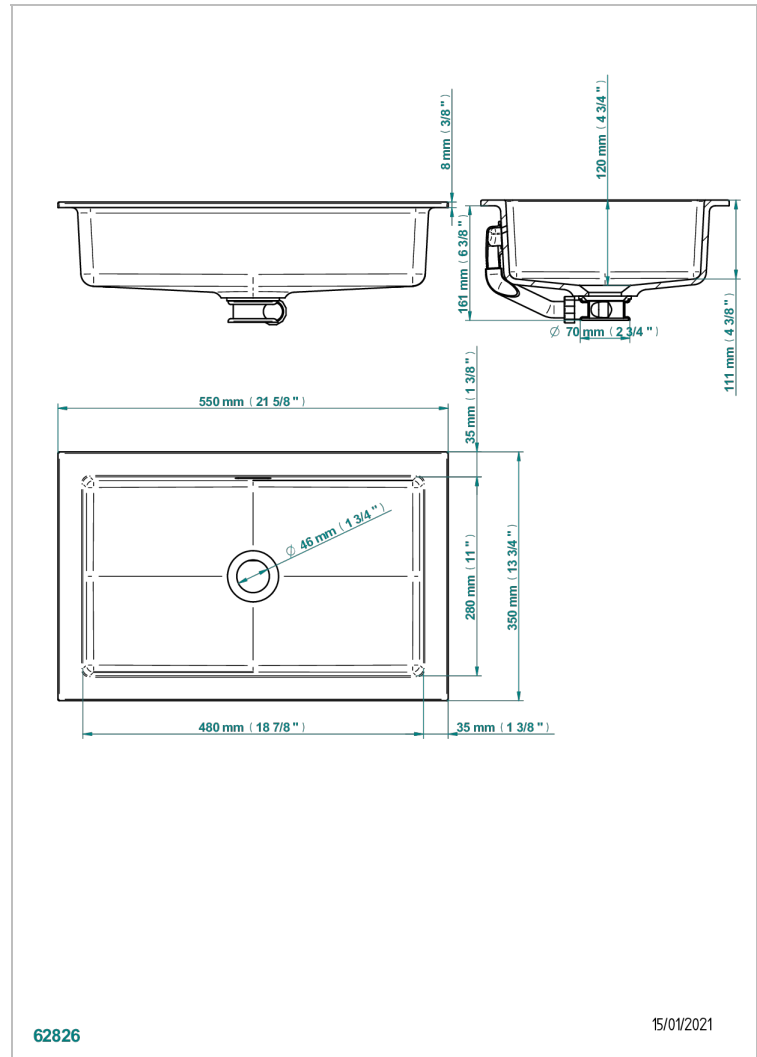

BASIN

B13-V540

regular washbasin CARLA 21 5/8 X 13 3/4 4 4/4 under counter delivered without drain

CHARACTERISTIC

- Basin
- regular washbasin CARLA 21 5/8 X 13 3/4 4 4/4 under counter delivered without drain