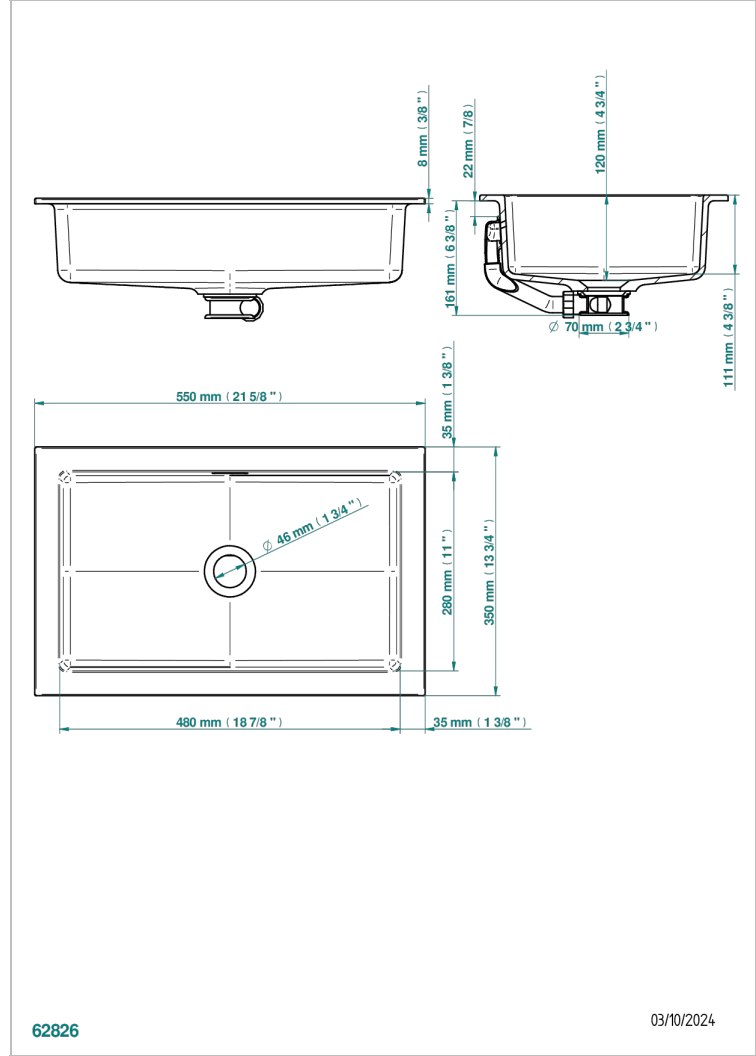

# BASIN

B13-V540

regular washbasin CARLA 21 5/8 X 13 3/4 4 4/4 under counter delivered without drain

62826

03/10/2024

## CHARACTERISTIC

- Basin
- regular washbasin CARLA 21 5/8 X 13 3/4 4 4/4 under counter delivered without drain