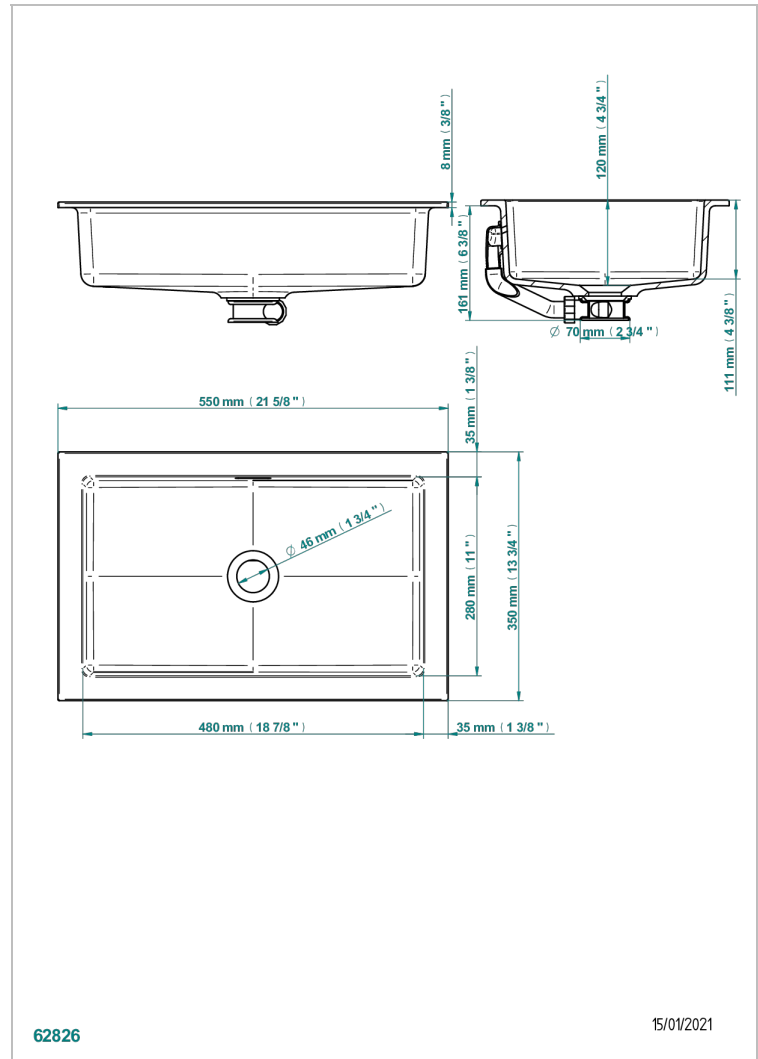

# BASIN

B13-V540

Carla rectangular under counter basin 55 x 35 x 12 cm, delivered without waste

## CHARACTERISTIC

- Basin
- Carla rectangular under counter basin 55 x 35 x 12 cm, delivered without waste