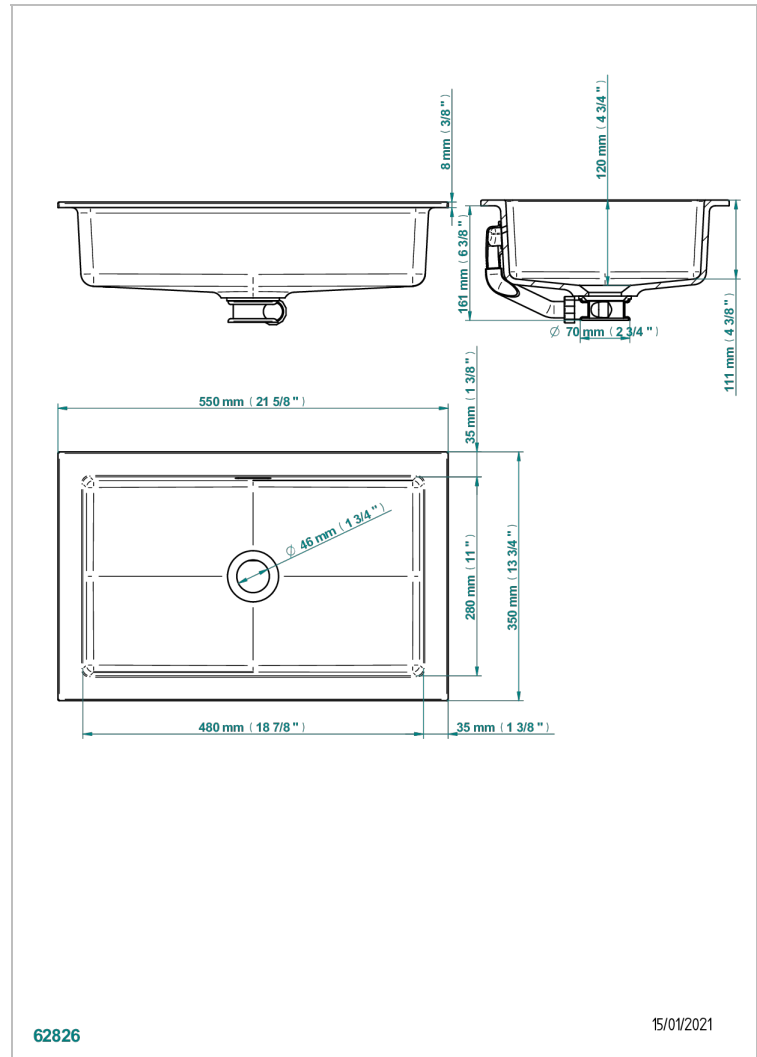

# BASIN

B13-V540

Carla rectangular under counter basin 55 x 35 x 12 cm, delivered without waste

## CHARACTERISTIC

- Basin
- Carla rectangular under counter basin 55 x 35 x 12 cm, delivered without waste