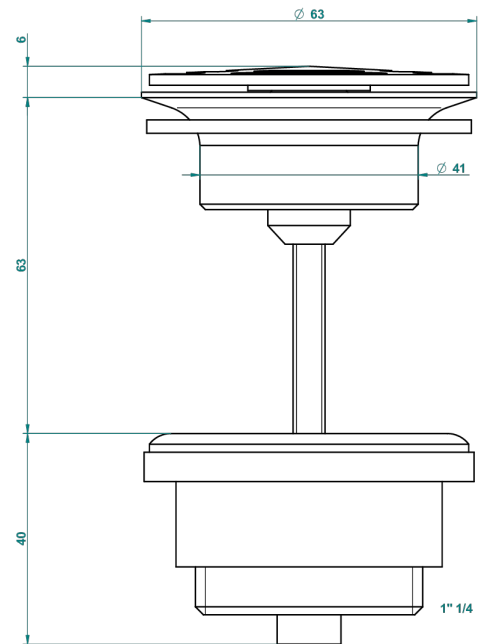

GRAND CENTRAL METAL

U9K-309/B

Free-flow basin waste with grid

THG[®]
PARIS

62824

08/03/2017

CHARACTERISTIC

- Grand central Metal
- Free-flow basin waste with grid