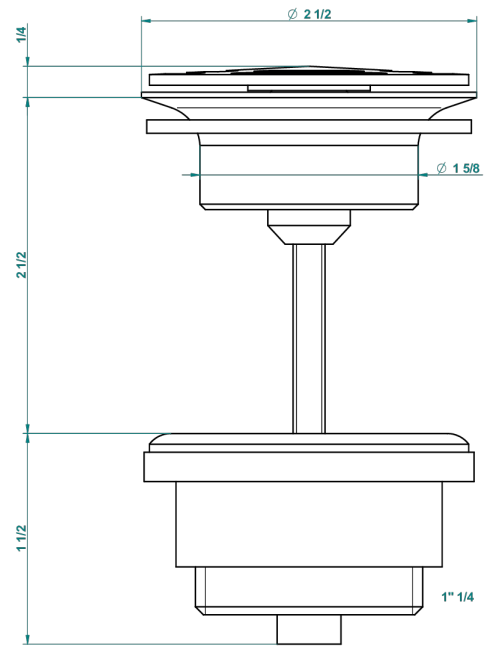

# GRAND CENTRAL METAL

U9K-309/B

Free-flow basin waste with grid

THG<sup>®</sup>  
PARIS

62824

08/03/2017

## CHARACTERISTIC

- Grand central Metal
- Free-flow basin waste with grid