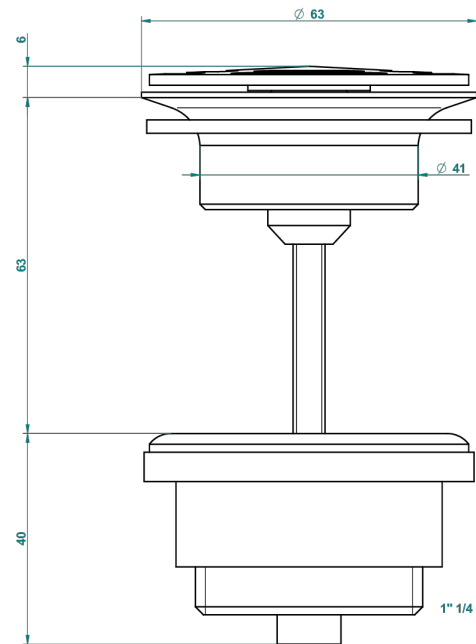

# WEST COAST WITH GUILLOCHE DECOR WITH LEVER

U9D-309/B

Free-flow basin waste with grid

THG<sup>®</sup>  
PARIS

62824

08/03/2017

## CHARACTERISTIC

- West coast with Guilloché decor with lever
- Free-flow basin waste with grid