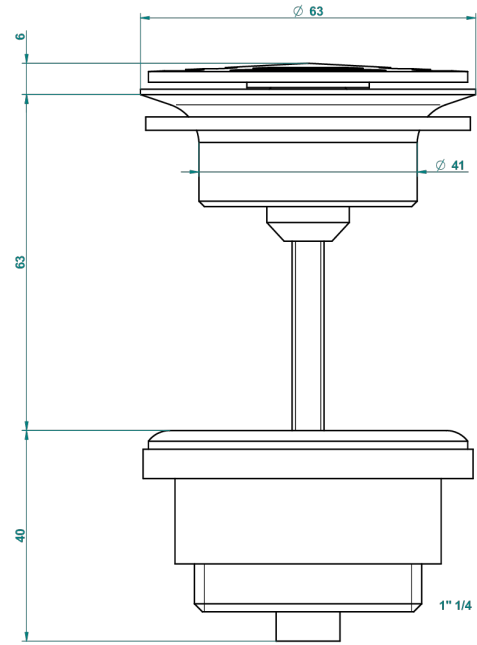

WEST COAST WITH GUILLOCHE DECOR WITH LEVER

U9D-309/B

台盆下水器排水口，无溢流孔

THG[®]
PARIS

62824

08/03/2017

特色

- West coast with Guilloché decor with lever
- 台盆下水器排水口，无溢流孔