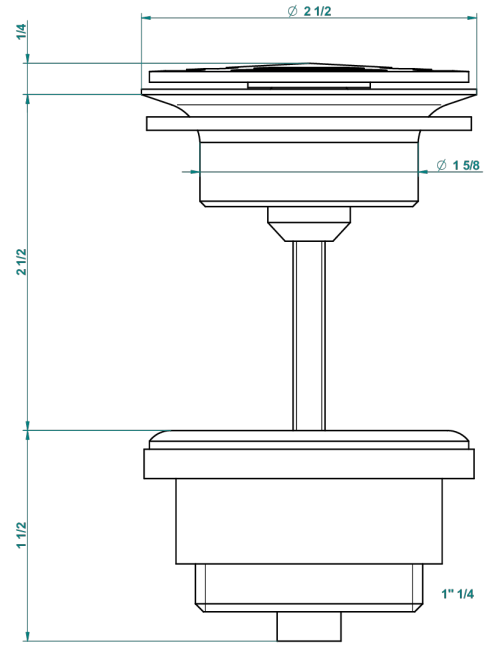

WEST COAST WITH GUILLOCHE DECOR WITH LEVER

U9D-309/B

台盆下水器排水口，无溢流孔

THG[®]
PARIS

62824

08/03/2017

特色

- West coast with Guilloché decor with lever
- 台盆下水器排水口，无溢流孔