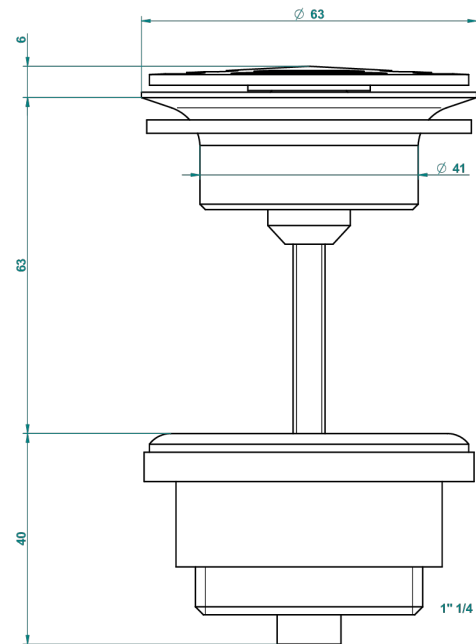

CORVAIR FIOR DI BOSCO WITH LEVER

U8L-309/B

Free-flow basin waste with grid

THG[®]
PARIS

62824

08/03/2017

CHARACTERISTIC

- Corvoir Fior di Bosco with lever
- Free-flow basin waste with grid