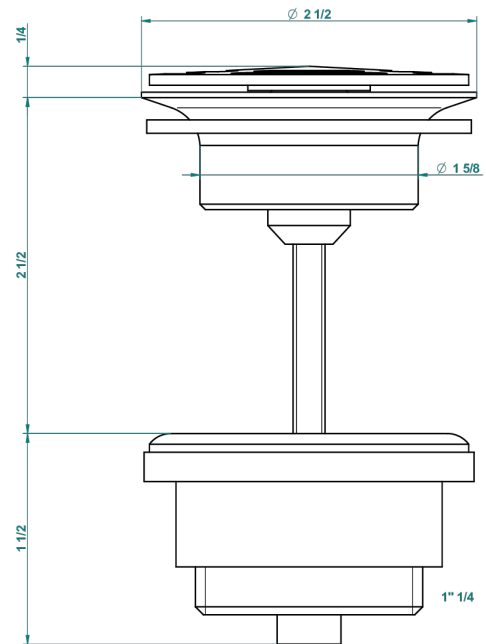

CORVAIR FIOR DI BOSCO WITH LEVER

U8L-309/B

Free-flow basin waste with grid

THG[®]
PARIS

62824

08/03/2017

CHARACTERISTIC

- Corvaire Fior di Bosco with lever
- Free-flow basin waste with grid