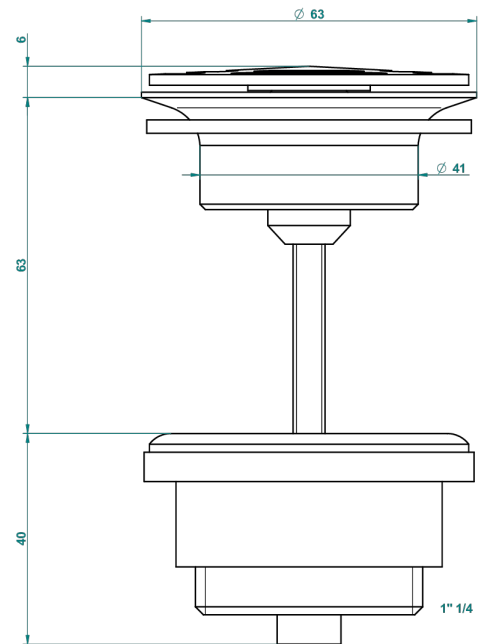

# CORVAIR FIOR DI BOSCO WITH LEVER

U8L-309/B

Free-flow basin waste with grid

THG<sup>®</sup>  
PARIS

62824

08/03/2017

## CHARACTERISTIC

- Corvoir Fior di Bosco with lever
- Free-flow basin waste with grid