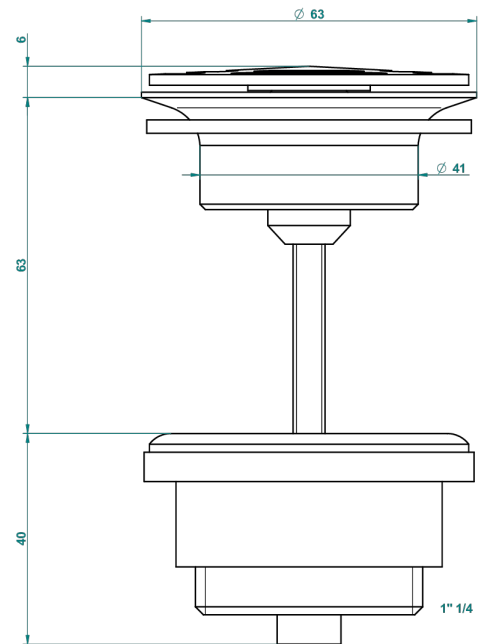

CORVAIR FIOR DI BOSCO WITH LEVER

U8L-309/B

Free-flow basin waste with grid

THG[®]
PARIS

62824

08/03/2017

CHARACTERISTIC

- Corvoir Fior di Bosco with lever
- Free-flow basin waste with grid