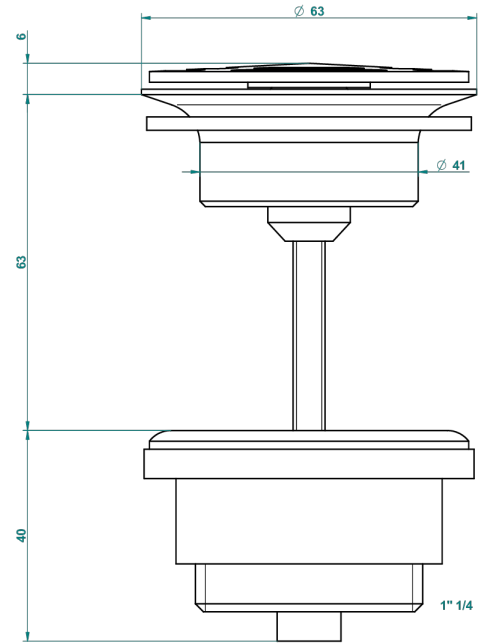

CORVAIR PORTORO WITH LEVER

U8J-309/B

Free-flow basin waste with grid

THG[®]
PARIS

62824

08/03/2017

CHARACTERISTIC

- Corvaair Portoro with lever
- Free-flow basin waste with grid