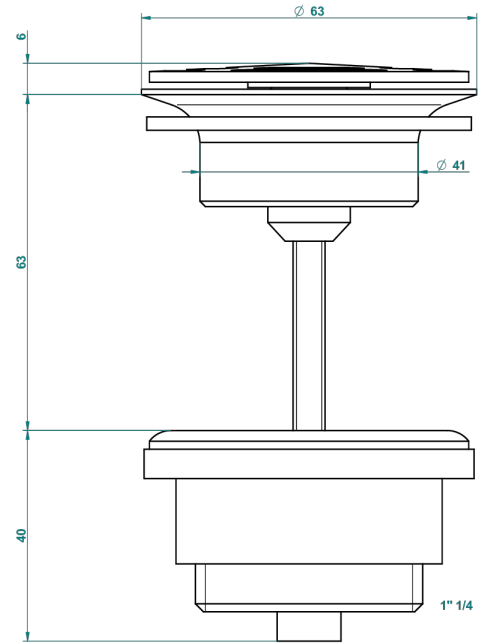

# CORVAIR PORTORO WITH LEVER

U8J-309/B

Free-flow basin waste with grid

THG<sup>®</sup>  
PARIS

62824

08/03/2017

## CHARACTERISTIC

- Corvaair Portoro with lever
- Free-flow basin waste with grid