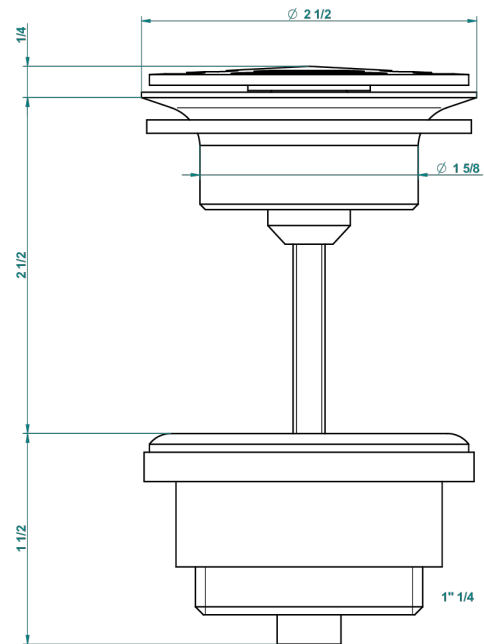

CORVAIR PORTORO WITH LEVER

U8J-309/B

Free-flow basin waste with grid

THG[®]
PARIS

62824

08/03/2017

CHARACTERISTIC

- Corvaair Portoro with lever
- Free-flow basin waste with grid