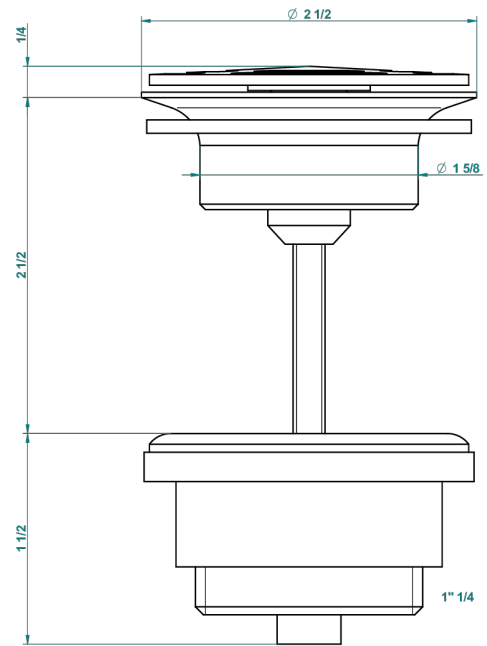

CORVAIR PORTORO WITH LEVER

U8J-309/B

台盆下水器排水口，无溢流孔

THG[®]
PARIS

62824

08/03/2017

特色

- Corvair Portoro with lever
- 台盆下水器排水口，无溢流孔