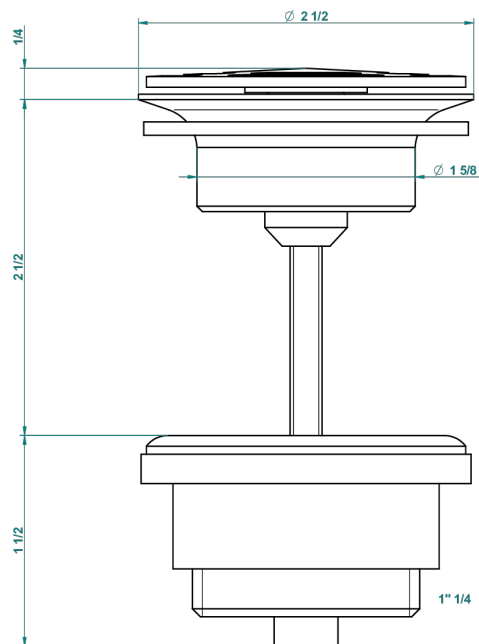

# CORVAIR PORTORO

U8H-309/B

Free-flow basin waste with grid

THG<sup>®</sup>  
PARIS

62824

08/03/2017

## CHARACTERISTIC

- Corvaair Portoro
- Free-flow basin waste with grid