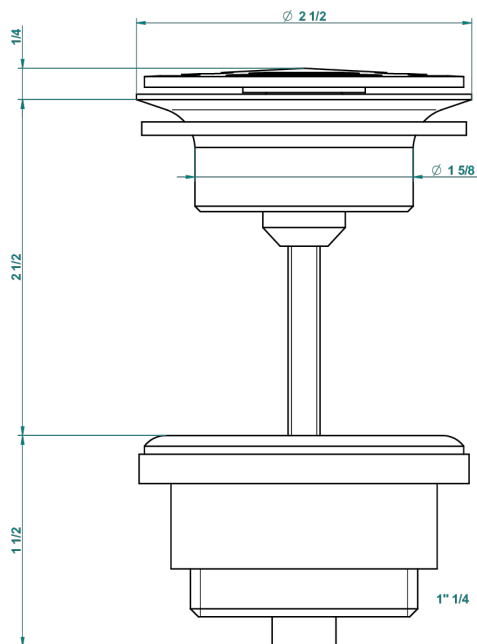

CORVAIR HOWLITE WITH LEVER

U8G-309/B

Free-flow basin waste with grid

THG[®]
PARIS

62824

08/03/2017

CHARACTERISTIC

- Corvaire Howlite with lever
- Free-flow basin waste with grid