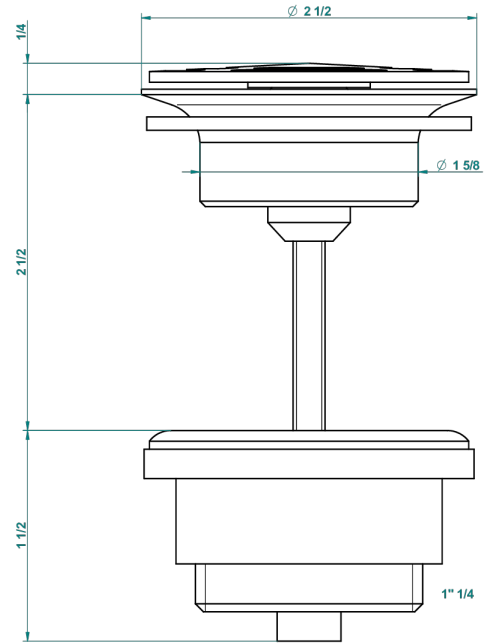

CORVAIR HOWLITE WITH LEVER

U8G-309/B

台盆下水器排水口，无溢流孔

THG[®]
PARIS

62824

08/03/2017

特色

- Corvaire Howlite with lever
- 台盆下水器排水口，无溢流孔