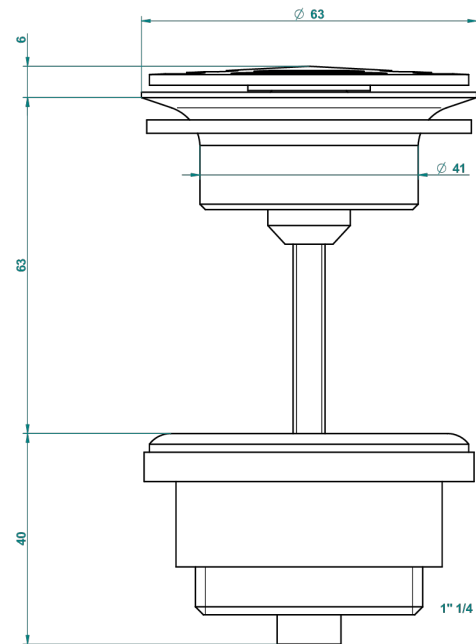

CORVAIR HOWLITE

U8F-309/B

Free-flow basin waste with grid

THG[®]
PARIS

62824

08/03/2017

CHARACTERISTIC

- Corvaire Howlite
- Free-flow basin waste with grid