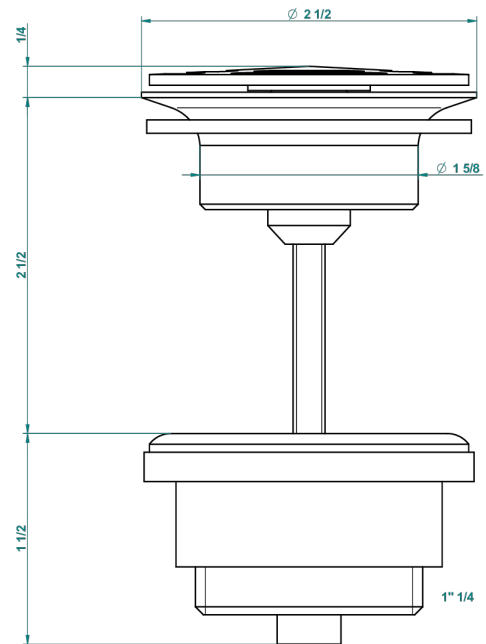

CORVAIR HOWLITE

U8F-309/B

Free-flow basin waste with grid

THG[®]
PARIS

62824

08/03/2017

CHARACTERISTIC

- Corvaire Howlite
- Free-flow basin waste with grid