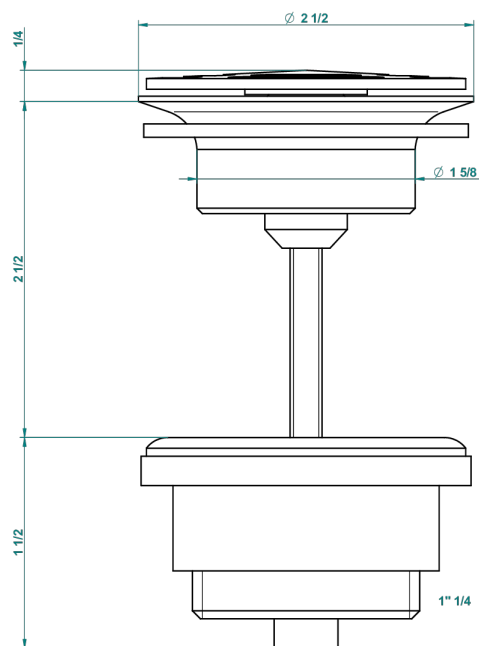

# CORVAIR HOWLITE

U8F-309/B

Free-flow basin waste with grid

THG<sup>®</sup>  
PARIS

62824

08/03/2017

## CHARACTERISTIC

- Corvaire Howlite
- Free-flow basin waste with grid