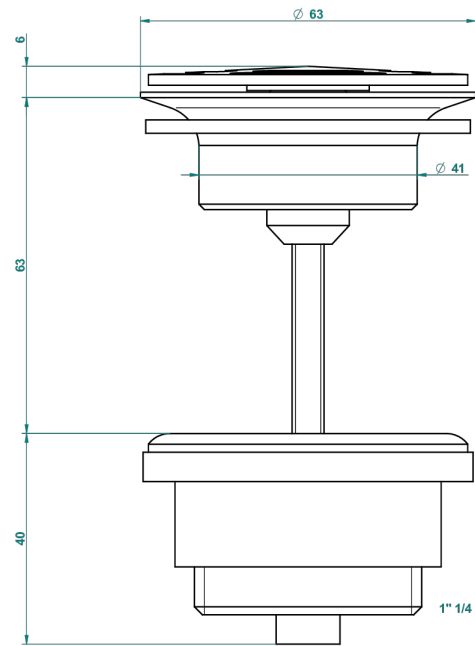

CORVAIR WITH LEVER

U8E-309/B

Free-flow basin waste with grid

62824

08/03/2017

CHARACTERISTIC

- Corvaire with lever
- Free-flow basin waste with grid

AVAILABLE FINITIONS