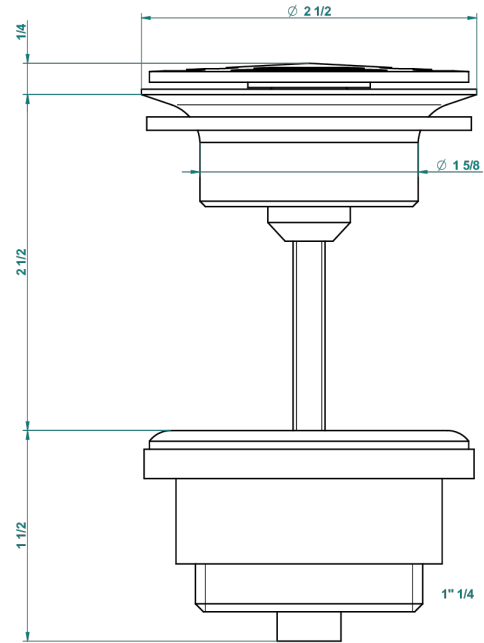

CORVAIR WITH LEVER

U8E-309/B

Free-flow basin waste with grid

62824

08/03/2017

CHARACTERISTIC

- Corvaire with lever
- Free-flow basin waste with grid

AVAILABLE FINITIONS