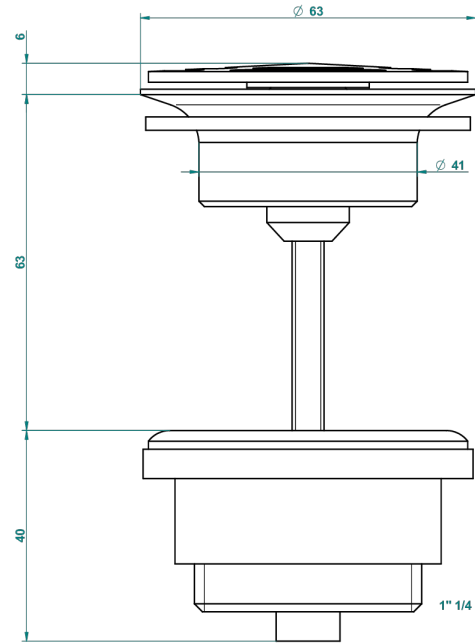

CORVAIR WITH LEVER

U8E-309/B

Free-flow basin waste with grid

62824

08/03/2017

CHARACTERISTIC

- Corvaire with lever
- Free-flow basin waste with grid

AVAILABLE FINITIONS