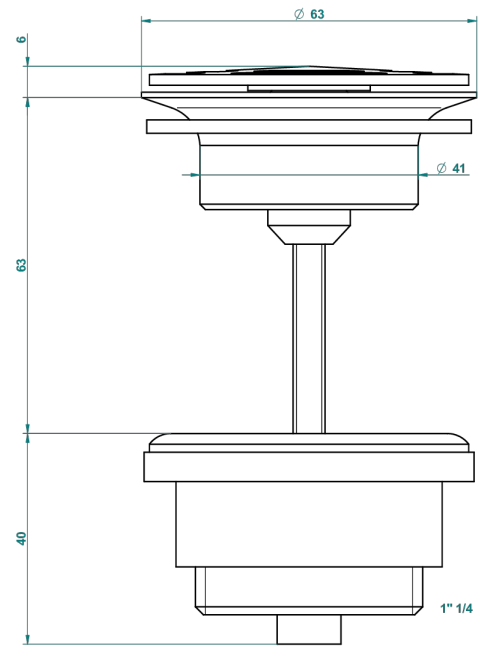

CORVAIR WITH LEVER

U8E-309/B

台盆下水器排水口，无溢流孔

THG[®]
PARIS

62824

08/03/2017

特色

- Corvaire with lever
- 台盆下水器排水口，无溢流孔