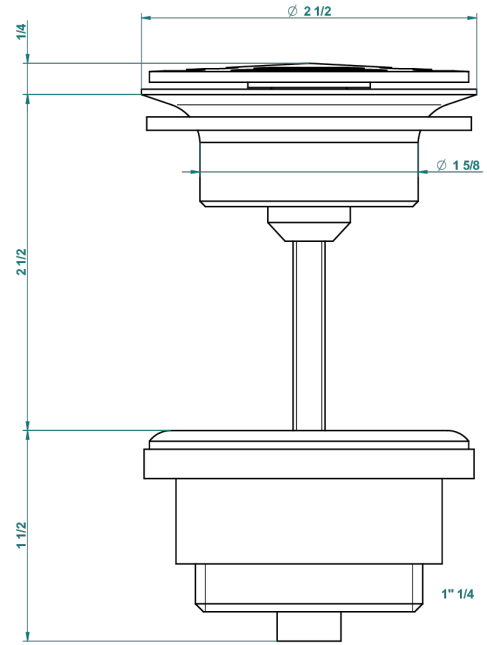

CORVAIR WITH LEVER

U8E-309/B

台盆下水器排水口，无溢流孔

THG[®]
PARIS

62824

08/03/2017

特色

- Corvaire with lever
- 台盆下水器排水口，无溢流孔